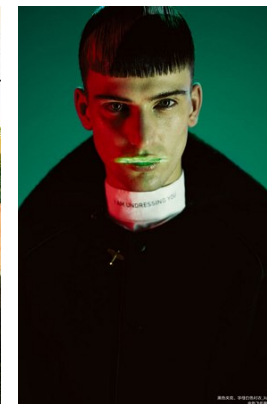

www.stellamodels.com

—
STELLA
MODELS
×

HEIGHT	CHEST	WAIST	SHOES	HAIR	EYES
189	94	70	45	BONDE	GREEN