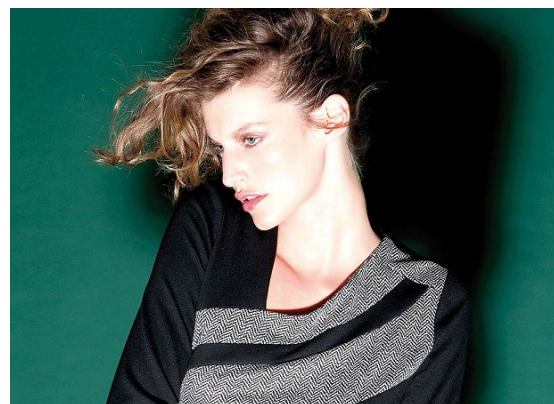

www.stellamodels.com

—
STELLA
MODELS
×

HEIGHT	BUST	DRESS	WAIST	HIPS	SHOES	HAIR	EYES
180	83	34-36	64	89	40	LIGHT BROWN	BLUE