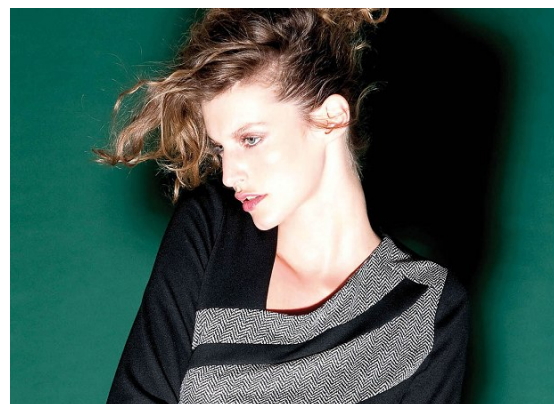

[www.stellamodels.com](http://www.stellamodels.com)

—  
STELLA  
MODELS  
×

|        |      |       |       |      |       |             |      |
|--------|------|-------|-------|------|-------|-------------|------|
| HEIGHT | BUST | DRESS | WAIST | HIPS | SHOES | HAIR        | EYES |
| 180    | 83   | 34-36 | 64    | 89   | 40    | LIGHT BROWN | BLUE |