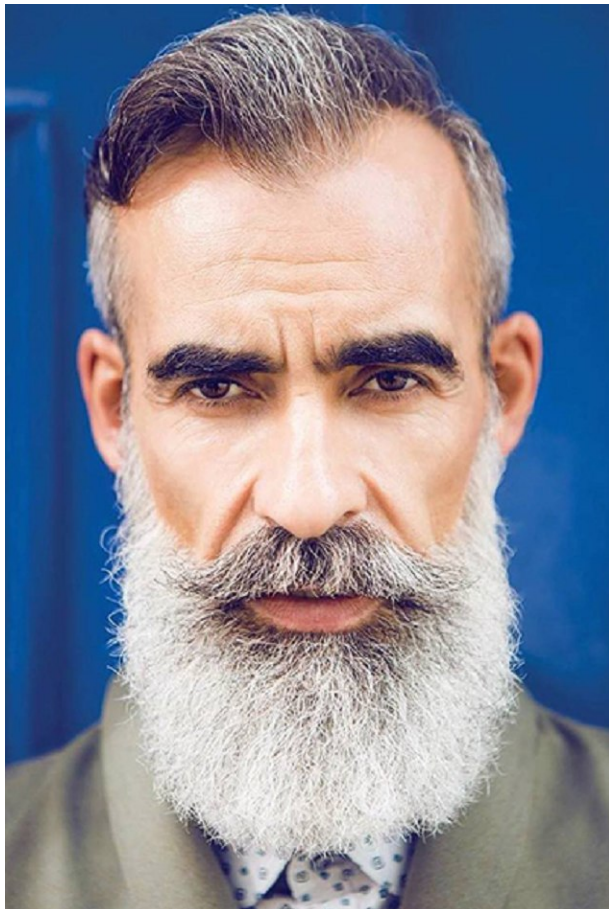

FRANCISCO

T: +43 1 586 90 27

office@stellamodels.com

www.stellamodels.com

—
STELLA
MODELS
×