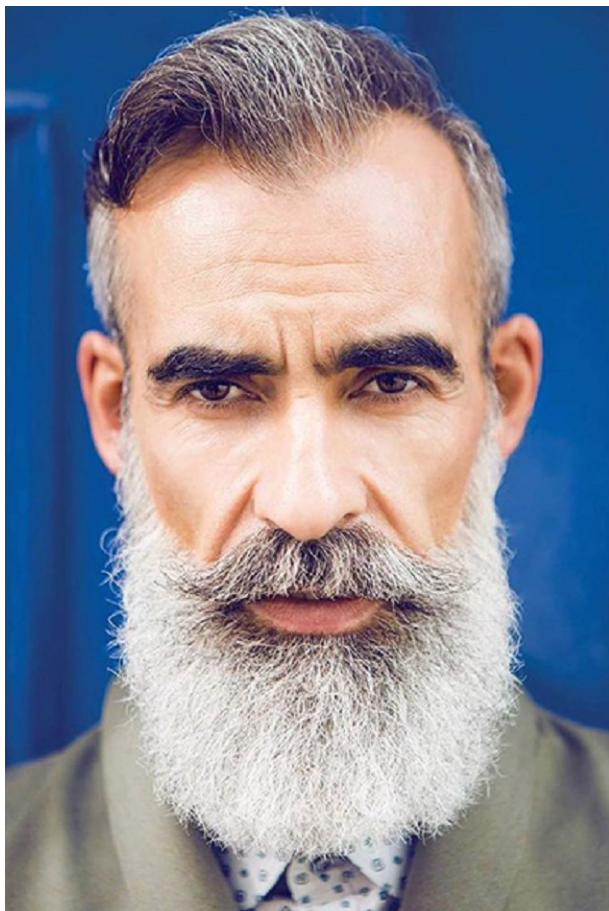

FRANCISCO

T: +43 1 586 90 27

office@stellamodels.com

www.stellamodels.com

—
STELLA
MODELS
×