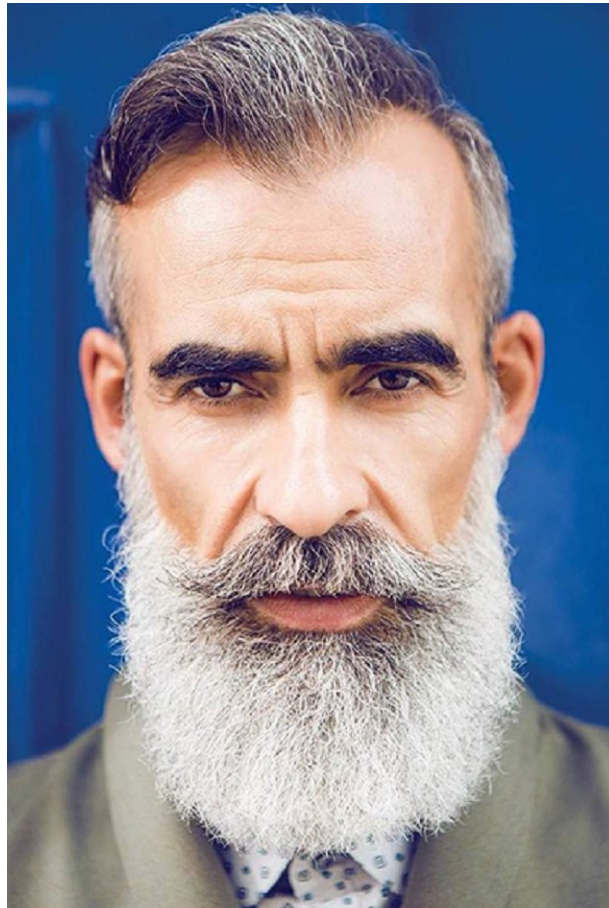

—
**STELLA
MODELS**
×

FRANCISCO

T: +43 1 586 90 27

office@stellamodels.com

www.stellamodels.com

—
**STELLA
MODELS**
×

FRANCISCO

T: +43 1 586 90 27

office@stellamodels.com

www.stellamodels.com