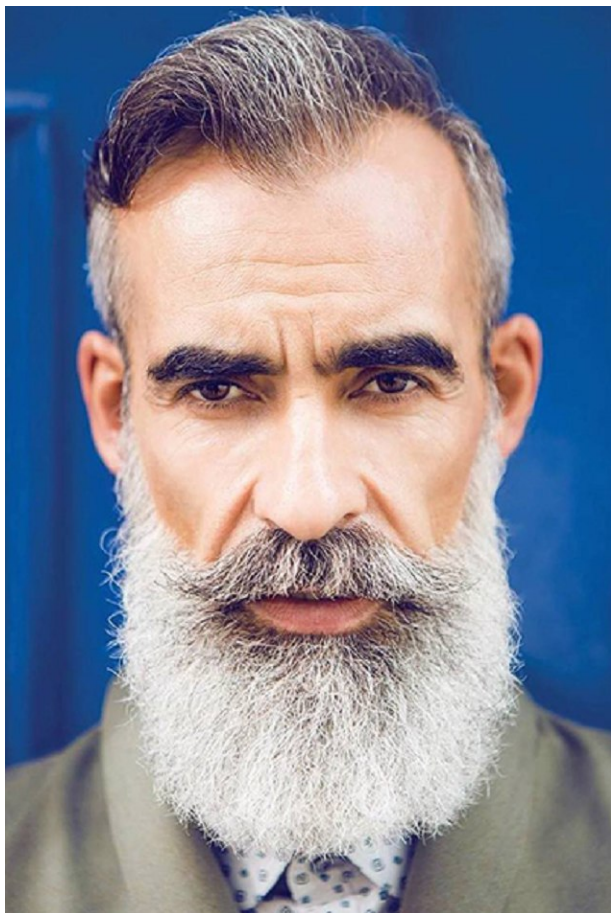

FRANCISCO

T: +43 1 586 90 27

office@stellamodels.com

www.stellamodels.com

—
STELLA
MODELS
×