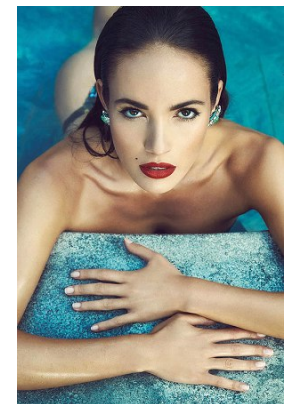

www.stellamodels.com

—
STELLA
MODELS
×

HEIGHT	BUST	DRESS	WAIST	HIPS	SHOES	HAIR	EYES
172	86	34	59	87	39	BROWN	GREEN/BROWN