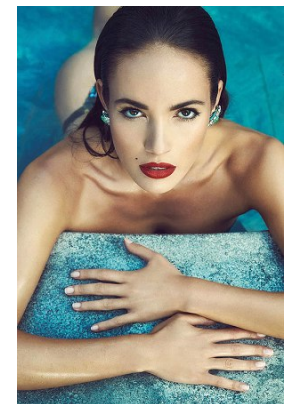

[www.stellamodels.com](http://www.stellamodels.com)

—  
STELLA  
MODELS  
×

HEIGHT	BUST	DRESS	WAIST	HIPS	SHOES	HAIR	EYES
172	86	34	59	87	39	BROWN	GREEN/BROWN