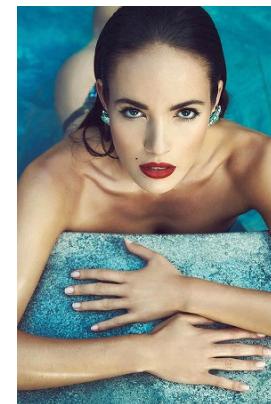

www.stellamodels.com

—
STELLA
MODELS
×

HEIGHT	BUST	DRESS	WAIST	HIPS	SHOES	HAIR	EYES
172	86	34	59	87	39	BROWN	GREEN/BROWN