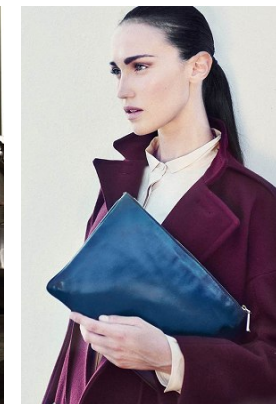

www.stellamodels.com

—
STELLA
MODELS
×

HEIGHT	BUST	DRESS	WAIST	HIPS	SHOES	HAIR	EYES
175	82	34-36	60	90	39	BROWN	BLUE