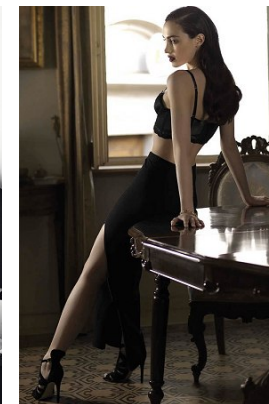

www.stellamodels.com

—
STELLA
MODELS
×

HEIGHT	BUST	DRESS	WAIST	HIPS	SHOES	HAIR	EYES
175	82	34-36	60	90	39	BROWN	BLUE