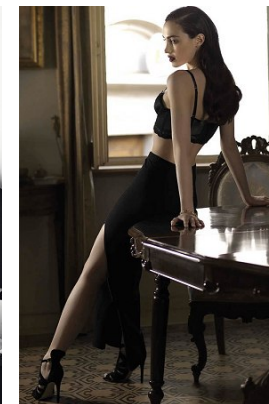

[www.stellamodels.com](http://www.stellamodels.com)

—  
STELLA  
MODELS  
×

HEIGHT	BUST	DRESS	WAIST	HIPS	SHOES	HAIR	EYES
175	82	34-36	60	90	39	BROWN	BLUE