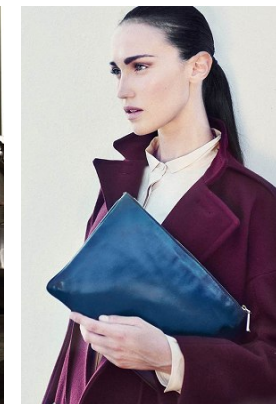

[www.stellamodels.com](http://www.stellamodels.com)

—  
STELLA  
MODELS  
×

HEIGHT	BUST	DRESS	WAIST	HIPS	SHOES	HAIR	EYES
175	82	34-36	60	90	39	BROWN	BLUE