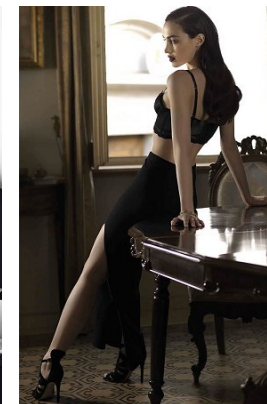

www.stellamodels.com

—
STELLA
MODELS
×

HEIGHT	BUST	DRESS	WAIST	HIPS	SHOES	HAIR	EYES
175	82	34-36	60	90	39	BROWN	BLUE