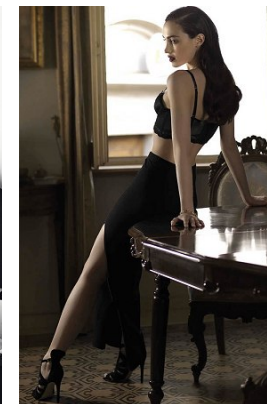

[www.stellamodels.com](http://www.stellamodels.com)

—  
STELLA  
MODELS  
×

HEIGHT	BUST	DRESS	WAIST	HIPS	SHOES	HAIR	EYES
175	82	34-36	60	90	39	BROWN	BLUE