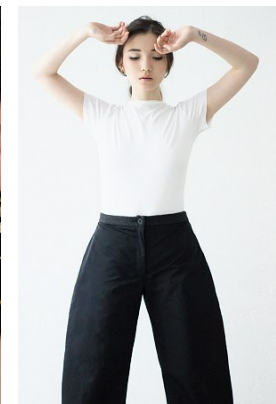

—
STELLA
MODELS
×

www.stellamodels.com

HEIGHT	BUST	DRESS	WAIST	HIPS	SHOES	HAIR	EYES
170	80	34-36	61	91	37	DARK BROWN	BLUE/GREY