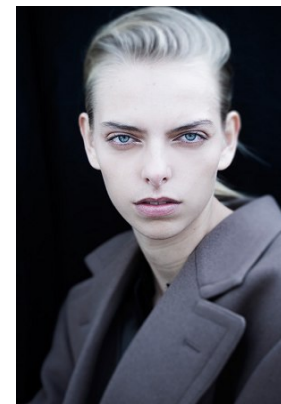

www.stellamodels.com

—
STELLA
MODELS
×

| | | | | | | | |
|--------|------|-------|-------|------|-------|--------|------|
| HEIGHT | BUST | DRESS | WAIST | HIPS | SHOES | HAIR | EYES |
| 177 | 83 | 34 | 65 | 89 | 38 | BLONDE | BLUE |