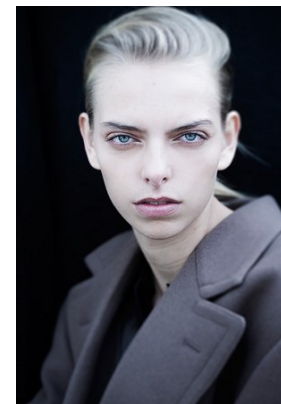

www.stellamodels.com

—
STELLA
MODELS
×

HEIGHT	BUST	DRESS	WAIST	HIPS	SHOES	HAIR	EYES
177	83	34	65	89	38	BLONDE	BLUE