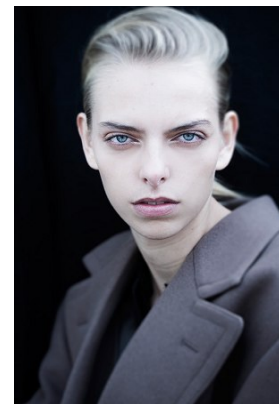

www.stellamodels.com

—
STELLA
MODELS
×

HEIGHT	BUST	DRESS	WAIST	HIPS	SHOES	HAIR	EYES
177	83	34	65	89	38	BLONDE	BLUE