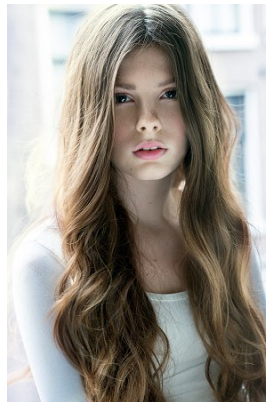

office@stellamodels.com

www.stellamodels.com

HEIGHT	BUST	DRESS	WAIST	HIPS	SHOES	HAIR	EYES
177	85	34	65	89	41	BROWN	BROWN