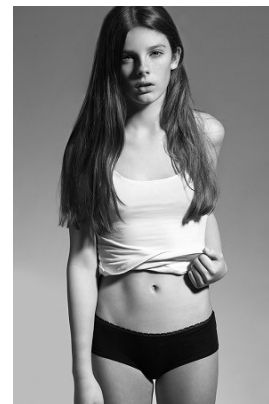

*office@stellamodels.com*

[www.stellamodels.com](http://www.stellamodels.com)

HEIGHT	BUST	DRESS	WAIST	HIPS	SHOES	HAIR	EYES
177	85	34	65	89	41	BROWN	BROWN