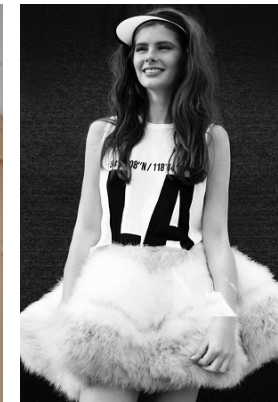

office@stellamodels.com

www.stellamodels.com

HEIGHT	BUST	DRESS	WAIST	HIPS	SHOES	HAIR	EYES
177	85	34	65	89	41	BROWN	BROWN