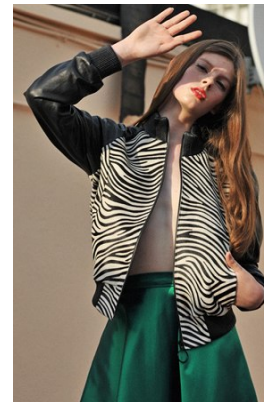

*office@stellamodels.com*

[www.stellamodels.com](http://www.stellamodels.com)

HEIGHT	BUST	DRESS	WAIST	HIPS	SHOES	HAIR	EYES
177	85	34	65	89	41	BROWN	BROWN