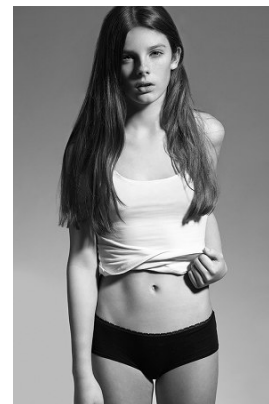

office@stellamodels.com

www.stellamodels.com

HEIGHT	BUST	DRESS	WAIST	HIPS	SHOES	HAIR	EYES
177	85	34	65	89	41	BROWN	BROWN