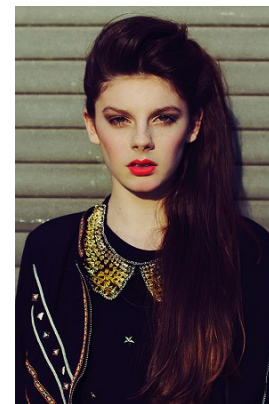

office@stellamodels.com

www.stellamodels.com

HEIGHT	BUST	DRESS	WAIST	HIPS	SHOES	HAIR	EYES
177	85	34	65	89	41	BROWN	BROWN