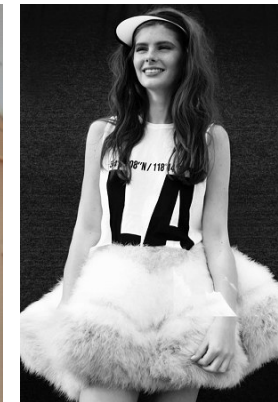

*office@stellamodels.com*

[www.stellamodels.com](http://www.stellamodels.com)

HEIGHT	BUST	DRESS	WAIST	HIPS	SHOES	HAIR	EYES
177	85	34	65	89	41	BROWN	BROWN