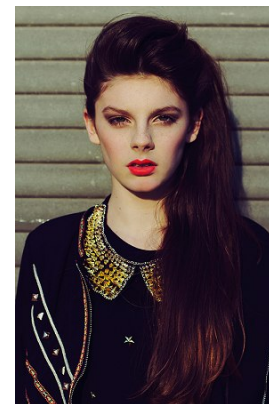

*office@stellamodels.com*

[www.stellamodels.com](http://www.stellamodels.com)

HEIGHT	BUST	DRESS	WAIST	HIPS	SHOES	HAIR	EYES
177	85	34	65	89	41	BROWN	BROWN