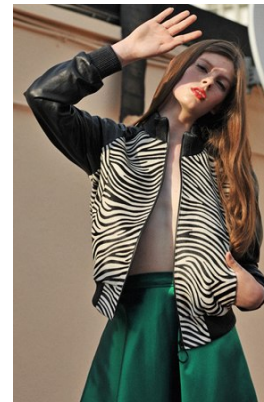

office@stellamodels.com

www.stellamodels.com

HEIGHT	BUST	DRESS	WAIST	HIPS	SHOES	HAIR	EYES
177	85	34	65	89	41	BROWN	BROWN