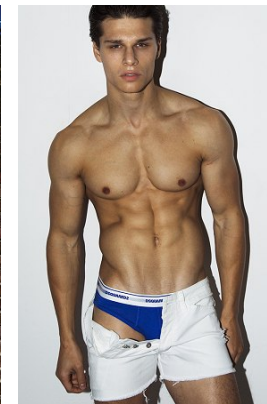

www.stellamodels.com

—
STELLA
MODELS
×

HEIGHT 182 CHEST 97 WAIST 75 SHOES 43.5 HAIR BROWN EYES BLUE/GREEN