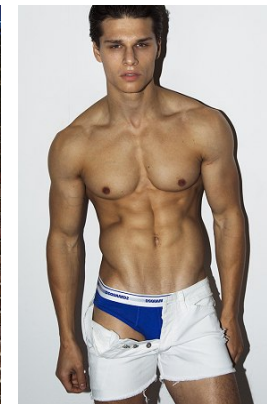

www.stellamodels.com

—
STELLA
MODELS
×

HEIGHT	CHEST	WAIST	SHOES	HAIR	EYES
182	97	75	43.5	BROWN	BLUE/GREEN