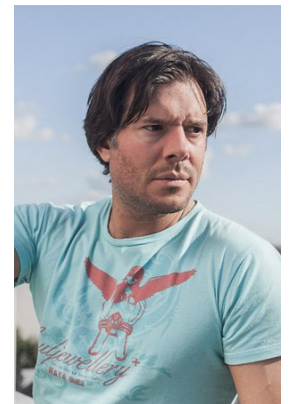

www.stellamodels.com

—
STELLA
MODELS
×

HEIGHT
188

CHEST
102

WAIST
87

SHOES
44.5

HAIR
BROWN

EYES
BROWN