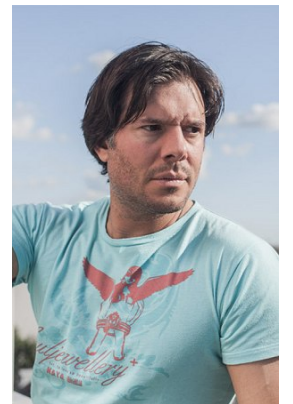

www.stellamodels.com

—
STELLA
MODELS
×

HEIGHT
188

CHEST
102

WAIST
87

SHOES
44.5

HAIR
BROWN

EYES
BROWN