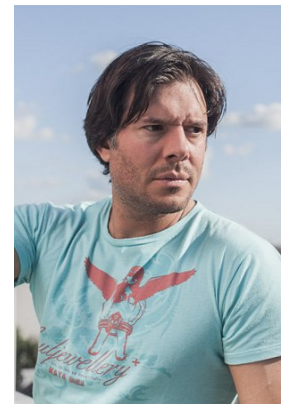

[www.stellamodels.com](http://www.stellamodels.com)

—  
STELLA  
MODELS  
×

HEIGHT  
188

CHEST  
102

WAIST  
87

SHOES  
44.5

HAIR  
BROWN

EYES  
BROWN