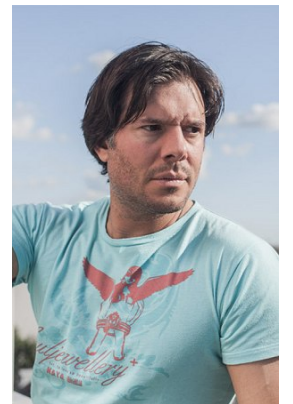

[www.stellamodels.com](http://www.stellamodels.com)

—  
STELLA  
MODELS  
×

HEIGHT  
188

CHEST  
102

WAIST  
87

SHOES  
44.5

HAIR  
BROWN

EYES  
BROWN