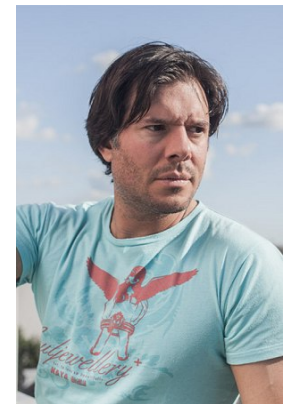

[www.stellamodels.com](http://www.stellamodels.com)

—  
STELLA  
MODELS  
×

HEIGHT  
188

CHEST  
102

WAIST  
87

SHOES  
44.5

HAIR  
BROWN

EYES  
BROWN