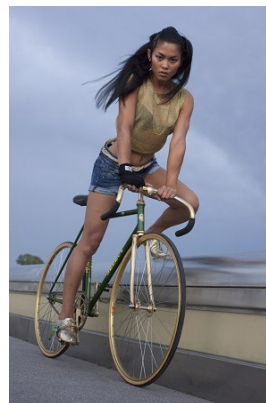

www.stellamodels.com

—
STELLA
MODELS
×

HEIGHT	BUST	DRESS	WAIST	HIPS	SHOES	HAIR	EYES
161	81	34	65	93	38.5	BLACK	BROWN