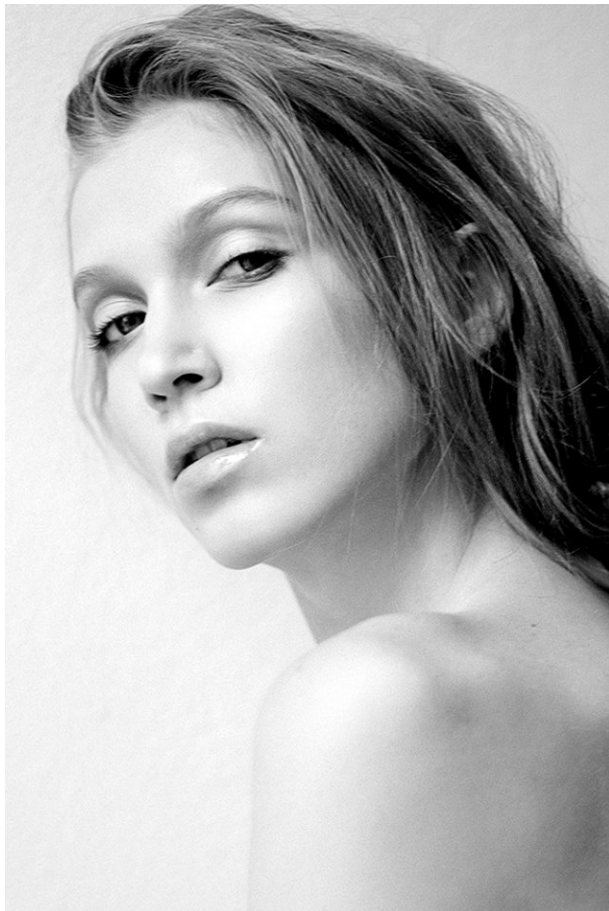

LINDA P.

T: +43 1 586 90 27

office@stellamodels.com

www.stellamodels.com

—
STELLA
MODELS
×