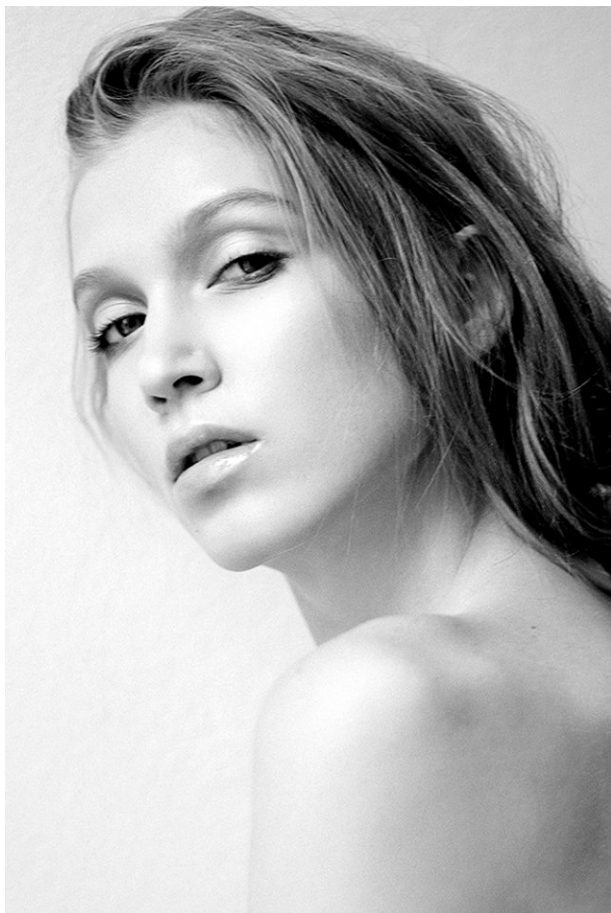

LINDA P.

T: +43 1 586 90 27

office@stellamodels.com

www.stellamodels.com

—
STELLA
MODELS
×