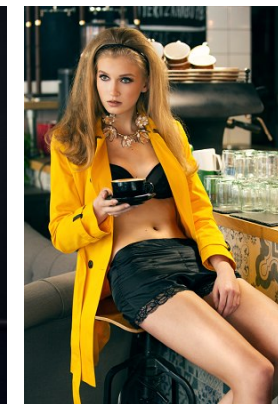

[www.stellamodels.com](http://www.stellamodels.com)

—  
STELLA  
MODELS  
×

HEIGHT	BUST	DRESS	WAIST	HIPS	SHOES	HAIR	EYES
181	87	36	60	90	39.5	BLONDE	GREEN