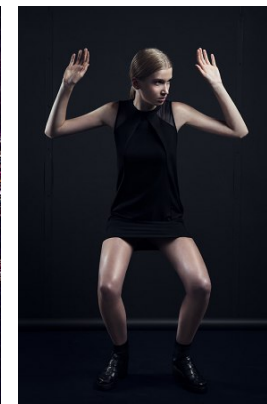

[www.stellamodels.com](http://www.stellamodels.com)

—  
STELLA  
MODELS  
×

HEIGHT	BUST	DRESS	WAIST	HIPS	SHOES	HAIR	EYES
181	87	36	60	90	39.5	BLONDE	GREEN