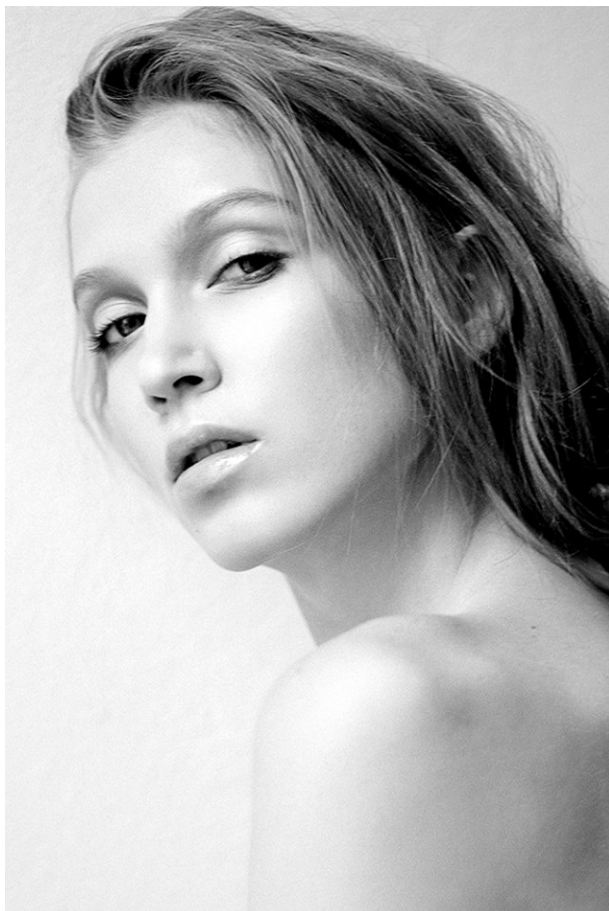

LINDA P.

T: +43 1 586 90 27

office@stellamodels.com

www.stellamodels.com

—
STELLA
MODELS
×