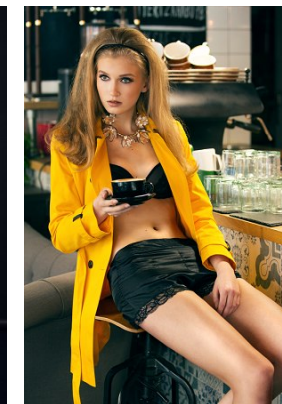

[www.stellamodels.com](http://www.stellamodels.com)

—  
STELLA  
MODELS  
×

HEIGHT	BUST	DRESS	WAIST	HIPS	SHOES	HAIR	EYES
181	87	36	60	90	39.5	BLONDE	GREEN