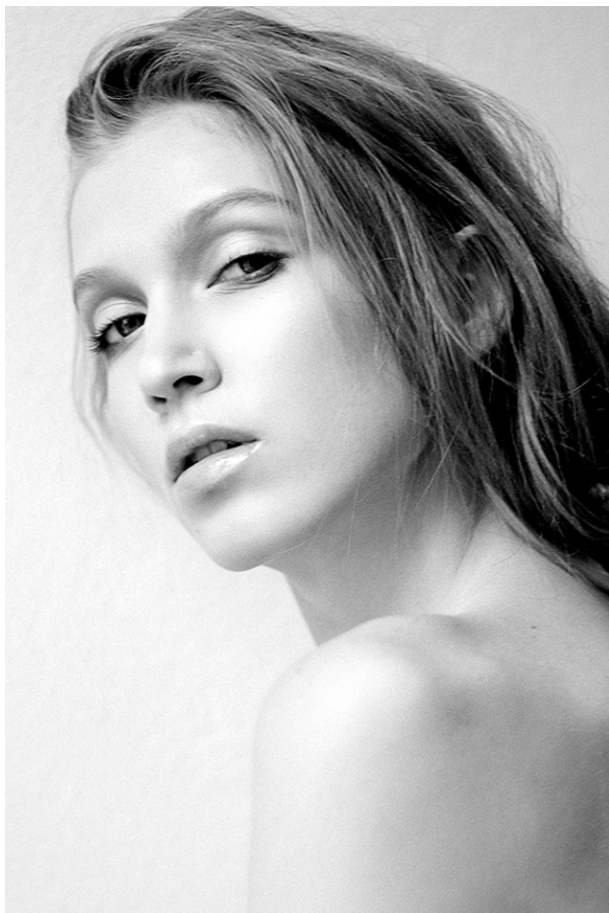

LINDA P.

T: +43 1 586 90 27

office@stellamodels.com

www.stellamodels.com

—
STELLA
MODELS
×