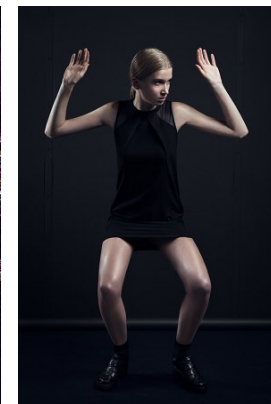

[www.stellamodels.com](http://www.stellamodels.com)

—  
STELLA  
MODELS  
×

HEIGHT	BUST	DRESS	WAIST	HIPS	SHOES	HAIR	EYES
181	87	36	60	90	39.5	BLONDE	GREEN