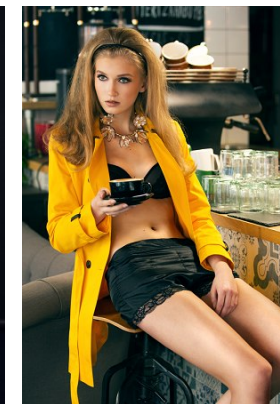

[www.stellamodels.com](http://www.stellamodels.com)

—  
STELLA  
MODELS  
×

HEIGHT	BUST	DRESS	WAIST	HIPS	SHOES	HAIR	EYES
181	87	36	60	90	39.5	BLONDE	GREEN