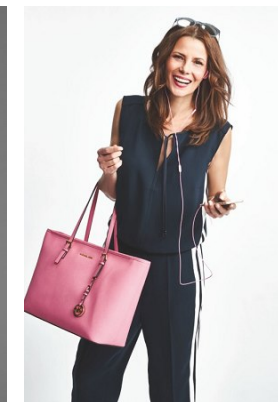

[www.stellamodels.com](http://www.stellamodels.com)

—  
STELLA  
MODELS  
×

HEIGHT	BUST	DRESS	WAIST	HIPS	SHOES	HAIR	EYES
174	86	36	65	88	40	BROWN	BROWN