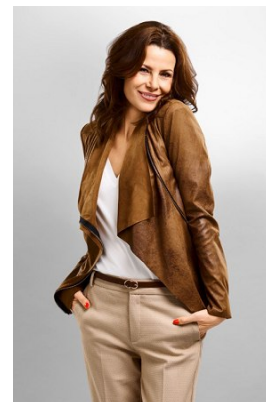

www.stellamodels.com

—
STELLA
MODELS
×

HEIGHT	BUST	DRESS	WAIST	HIPS	SHOES	HAIR	EYES
174	86	36	65	88	40	BROWN	BROWN