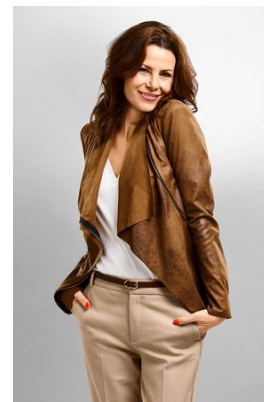

[www.stellamodels.com](http://www.stellamodels.com)

—  
STELLA  
MODELS  
×

HEIGHT	BUST	DRESS	WAIST	HIPS	SHOES	HAIR	EYES
174	86	36	65	88	40	BROWN	BROWN