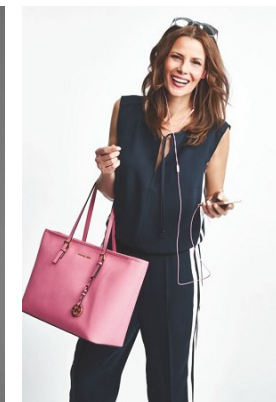

www.stellamodels.com

—
STELLA
MODELS
×

HEIGHT	BUST	DRESS	WAIST	HIPS	SHOES	HAIR	EYES
174	86	36	65	88	40	BROWN	BROWN