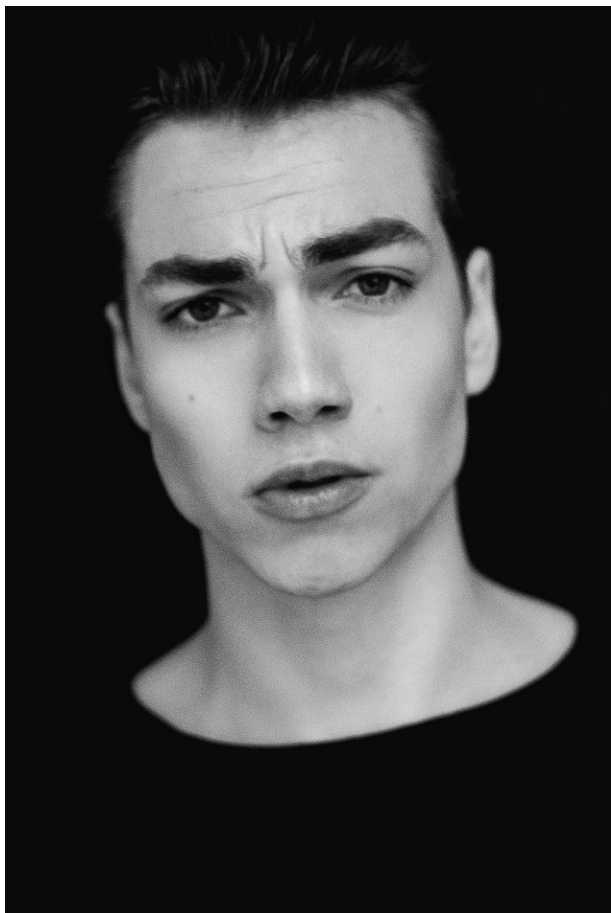

LUCA

T: +43 1 586 90 27

office@stellamodels.com

—
STELLA
MODELS
×

www.stellamodels.com