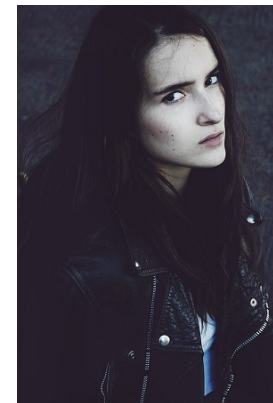

[www.stellamodels.com](http://www.stellamodels.com)

—  
STELLA  
MODELS  
×

HEIGHT	BUST	WAIST	HIPS	SHOES	HAIR	EYES
180	85	65	91	41	DARK BROWN	BROWN