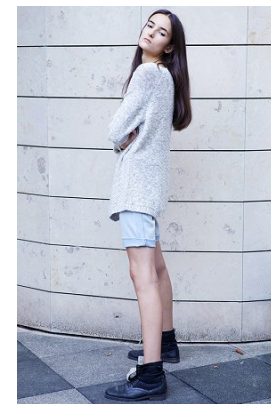

—
STELLA
MODELS
×

www.stellamodels.com

HEIGHT	BUST	WAIST	HIPS	SHOES	HAIR	EYES
180	85	65	91	41	DARK BROWN	BROWN