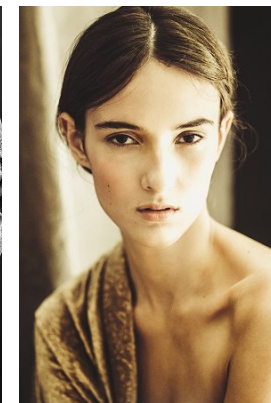

—
STELLA
MODELS
×

www.stellamodels.com

HEIGHT	BUST	WAIST	HIPS	SHOES	HAIR	EYES
180	85	65	91	41	DARK BROWN	BROWN