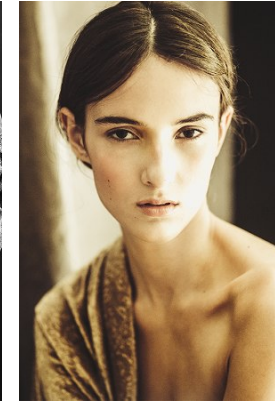

[www.stellamodels.com](http://www.stellamodels.com)

—  
STELLA  
MODELS  
×

HEIGHT	BUST	WAIST	HIPS	SHOES	HAIR	EYES
180	85	65	91	41	DARK BROWN	BROWN