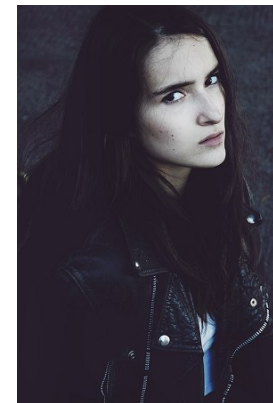

www.stellamodels.com

—
STELLA
MODELS
×

HEIGHT	BUST	WAIST	HIPS	SHOES	HAIR	EYES
180	85	65	91	41	DARK BROWN	BROWN