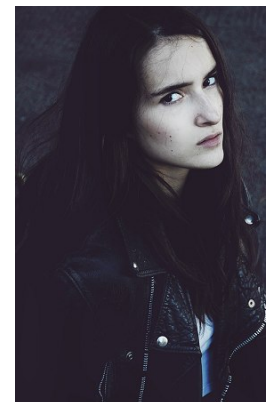

—
STELLA
MODELS

www.stellamodels.com

HEIGHT	BUST	WAIST	HIPS	SHOES	HAIR	EYES
180	85	65	91	41	DARK BROWN	BROWN