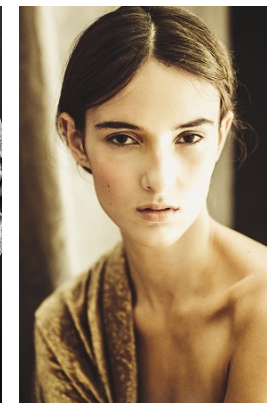

—
STELLA
MODELS

www.stellamodels.com

HEIGHT	BUST	WAIST	HIPS	SHOES	HAIR	EYES
180	85	65	91	41	DARK BROWN	BROWN