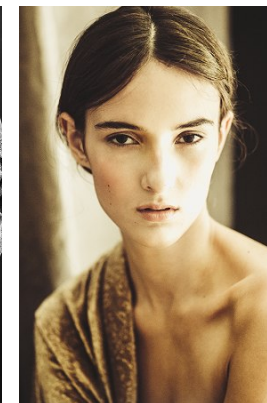

—  
STELLA  
MODELS

[www.stellamodels.com](http://www.stellamodels.com)

|        |      |       |      |       |            |       |
|--------|------|-------|------|-------|------------|-------|
| HEIGHT | BUST | WAIST | HIPS | SHOES | HAIR       | EYES  |
| 180    | 85   | 65    | 91   | 41    | DARK BROWN | BROWN |