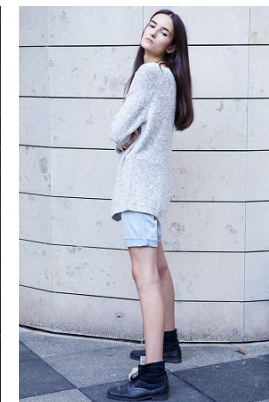

—
STELLA
MODELS

www.stellamodels.com

HEIGHT	BUST	WAIST	HIPS	SHOES	HAIR	EYES
180	85	65	91	41	DARK BROWN	BROWN