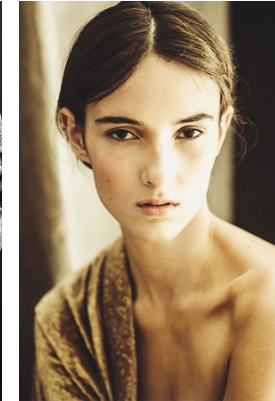

www.stellamodels.com

—
STELLA
MODELS
×

HEIGHT	BUST	WAIST	HIPS	SHOES	HAIR	EYES
180	85	65	91	41	DARK BROWN	BROWN