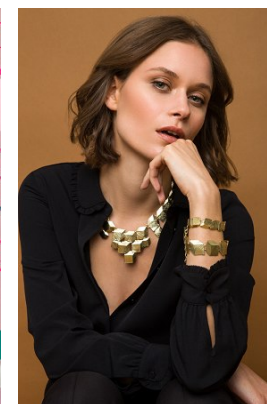

www.stellamodels.com

—
STELLA
MODELS
×

HEIGHT	BUST	DRESS	WAIST	HIPS	SHOES	HAIR	EYES
177	87	36	63	91	40.5	DARK BLONDE	GREEN