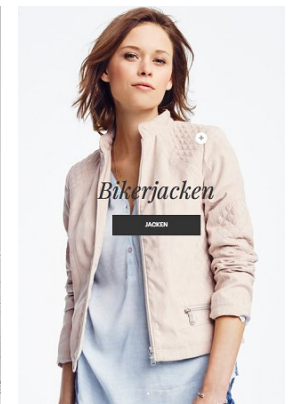

www.stellamodels.com

—
STELLA
MODELS
×

HEIGHT	BUST	DRESS	WAIST	HIPS	SHOES	HAIR	EYES
177	87	36	63	91	40.5	DARK BLONDE	GREEN