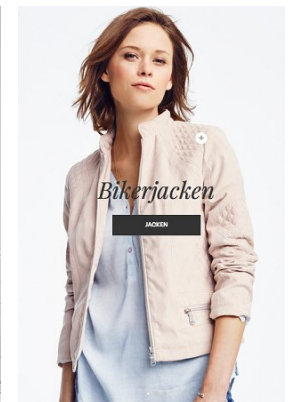

[www.stellamodels.com](http://www.stellamodels.com)

—  
STELLA  
MODELS  
×

HEIGHT	BUST	DRESS	WAIST	HIPS	SHOES	HAIR	EYES
177	87	36	63	91	40.5	DARK BLONDE	GREEN