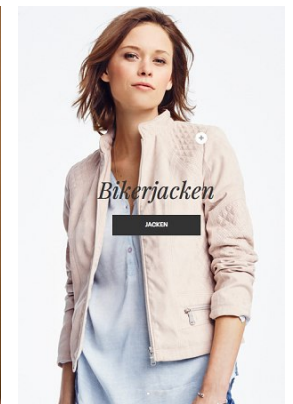

www.stellamodels.com

—
STELLA
MODELS
×

HEIGHT	BUST	DRESS	WAIST	HIPS	SHOES	HAIR	EYES
177	87	36	63	91	40.5	DARK BLONDE	GREEN