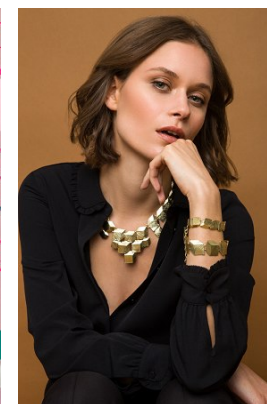

www.stellamodels.com

—
STELLA
MODELS
×

HEIGHT 177 BUST 87 DRESS 36 WAIST 63 HIPS 91 SHOES 40.5 HAIR DARK BLONDE EYES GREEN