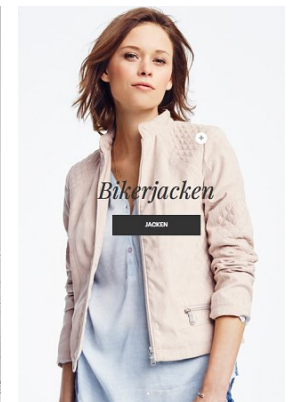

[www.stellamodels.com](http://www.stellamodels.com)

—  
STELLA  
MODELS  
×

|        |      |       |       |      |       |             |       |
|--------|------|-------|-------|------|-------|-------------|-------|
| HEIGHT | BUST | DRESS | WAIST | HIPS | SHOES | HAIR        | EYES  |
| 177    | 87   | 36    | 63    | 91   | 40.5  | DARK BLONDE | GREEN |