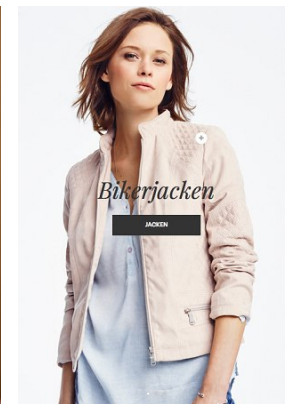

www.stellamodels.com

—
STELLA
MODELS
×

HEIGHT 177 BUST 87 DRESS 36 WAIST 63 HIPS 91 SHOES 40.5 HAIR DARK BLONDE EYES GREEN