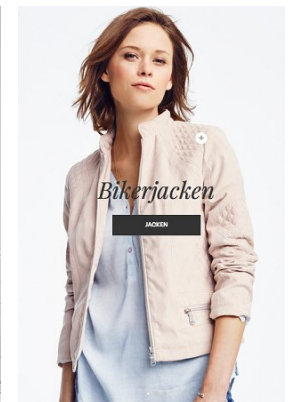

www.stellamodels.com

—  
STELLA  
MODELS  
×

HEIGHT	BUST	DRESS	WAIST	HIPS	SHOES	HAIR	EYES
177	87	36	63	91	40.5	DARK BLONDE	GREEN