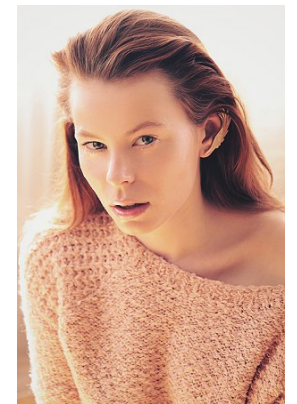

www.stellamodels.com

—
STELLA
MODELS
×

HEIGHT	BUST	DRESS	WAIST	HIPS	SHOES	HAIR	EYES
176	84	34-36	65	95	39.5	RED	BLUE/GREY