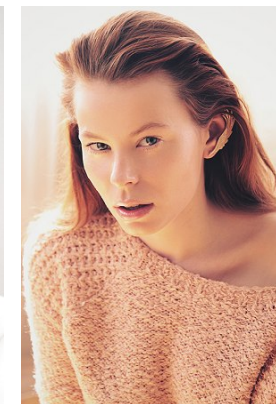

office@stellamodels.com

www.stellamodels.com

HEIGHT	BUST	DRESS	WAIST	HIPS	SHOES	HAIR	EYES
176	84	34-36	65	95	39.5	RED	BLUE/GREY