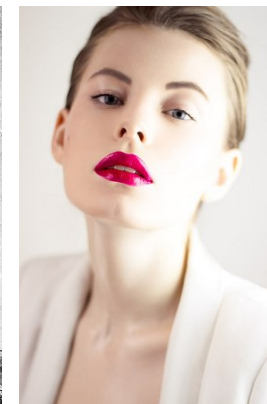

*office@stellamodels.com*

[www.stellamodels.com](http://www.stellamodels.com)

HEIGHT	BUST	DRESS	WAIST	HIPS	SHOES	HAIR	EYES
176	84	34-36	65	95	39.5	RED	BLUE/GREY