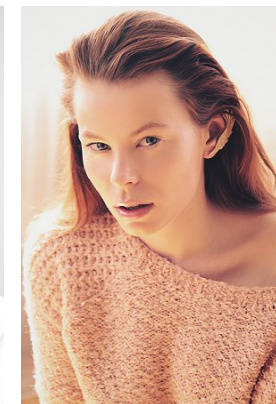

www.stellamodels.com

—
STELLA
MODELS
×

HEIGHT	BUST	DRESS	WAIST	HIPS	SHOES	HAIR	EYES
176	84	34-36	65	95	39.5	RED	BLUE/GREY