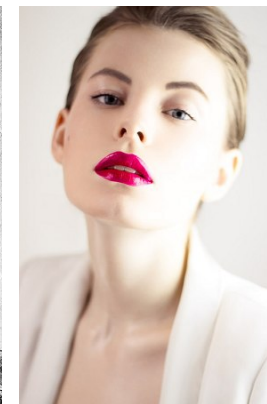

office@stellamodels.com

www.stellamodels.com

HEIGHT	BUST	DRESS	WAIST	HIPS	SHOES	HAIR	EYES
176	84	34-36	65	95	39.5	RED	BLUE/GREY