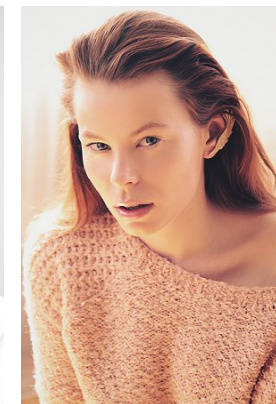

*office@stellamodels.com*

[www.stellamodels.com](http://www.stellamodels.com)

HEIGHT	BUST	DRESS	WAIST	HIPS	SHOES	HAIR	EYES
176	84	34-36	65	95	39.5	RED	BLUE/GREY