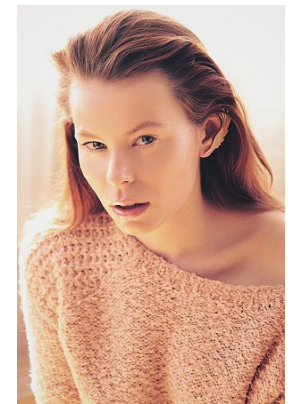

*office@stellamodels.com*

[www.stellamodels.com](http://www.stellamodels.com)

HEIGHT	BUST	DRESS	WAIST	HIPS	SHOES	HAIR	EYES
176	84	34-36	65	95	39.5	RED	BLUE/GREY