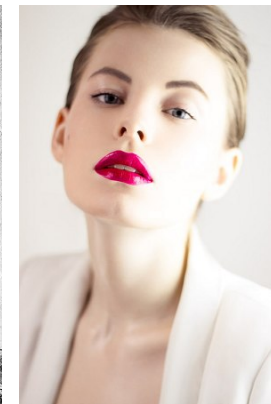

www.stellamodels.com

—
STELLA
MODELS
×

HEIGHT	BUST	DRESS	WAIST	HIPS	SHOES	HAIR	EYES
176	84	34-36	65	95	39.5	RED	BLUE/GREY