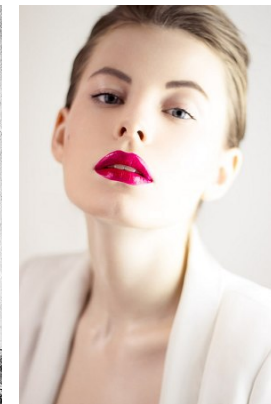

*office@stellamodels.com*

[www.stellamodels.com](http://www.stellamodels.com)

HEIGHT	BUST	DRESS	WAIST	HIPS	SHOES	HAIR	EYES
176	84	34-36	65	95	39.5	RED	BLUE/GREY