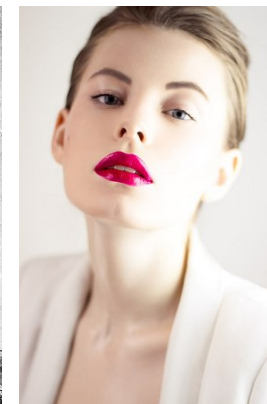

www.stellamodels.com

—
STELLA
MODELS
×

HEIGHT	BUST	DRESS	WAIST	HIPS	SHOES	HAIR	EYES
176	84	34-36	65	95	39.5	RED	BLUE/GREY