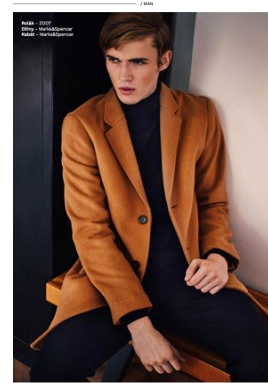

www.stellamodels.com

—
STELLA
MODELS
×

HEIGHT	CHEST	WAIST	SHOES	HAIR	EYES
189	92	76	44	LIGHT BROWN	BLUE/GREY