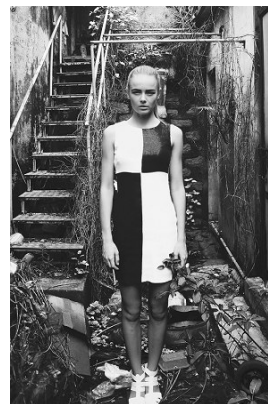

www.stellamodels.com

—
STELLA
MODELS
×

HEIGHT	BUST	DRESS	WAIST	HIPS	SHOES	HAIR	EYES
175	80	36	60	88	38	DARK BLONDE	BLUE