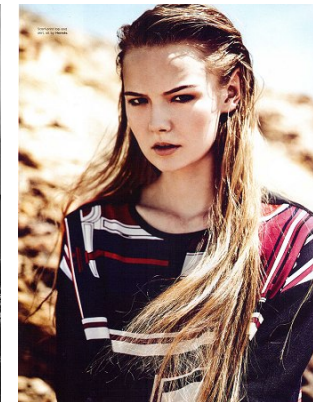

www.stellamodels.com

—
STELLA
MODELS
×

HEIGHT	BUST	DRESS	WAIST	HIPS	SHOES	HAIR	EYES
175	80	36	60	88	38	DARK BLONDE	BLUE