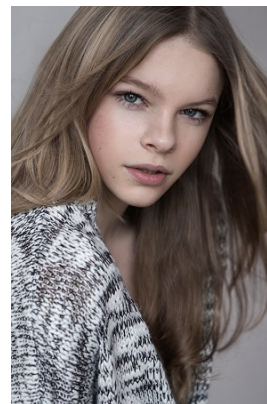

office@stellamodels.com

www.stellamodels.com

HEIGHT	BUST	DRESS	WAIST	HIPS	SHOES	HAIR	EYES
175	78	36	60	89	39	BLONDE	BLUE