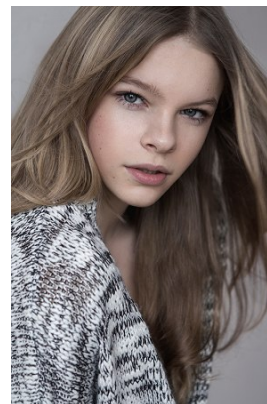

*office@stellamodels.com*

[www.stellamodels.com](http://www.stellamodels.com)

HEIGHT	BUST	DRESS	WAIST	HIPS	SHOES	HAIR	EYES
175	78	36	60	89	39	BLONDE	BLUE