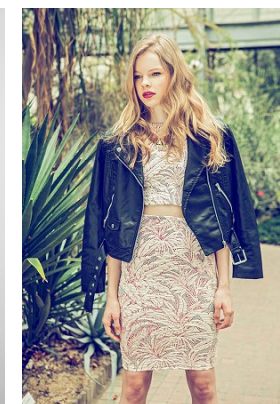

*office@stellamodels.com*

[www.stellamodels.com](http://www.stellamodels.com)

HEIGHT	BUST	DRESS	WAIST	HIPS	SHOES	HAIR	EYES
175	78	36	60	89	39	BLONDE	BLUE