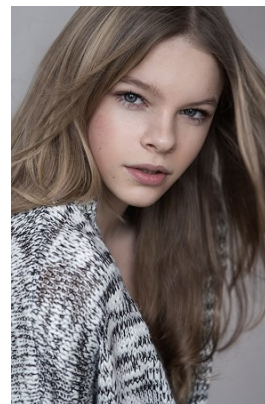

*office@stellamodels.com*

[www.stellamodels.com](http://www.stellamodels.com)

HEIGHT	BUST	DRESS	WAIST	HIPS	SHOES	HAIR	EYES
175	78	36	60	89	39	BLONDE	BLUE