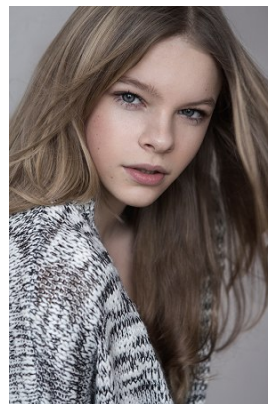

office@stellamodels.com

www.stellamodels.com

HEIGHT	BUST	DRESS	WAIST	HIPS	SHOES	HAIR	EYES
175	78	36	60	89	39	BLONDE	BLUE