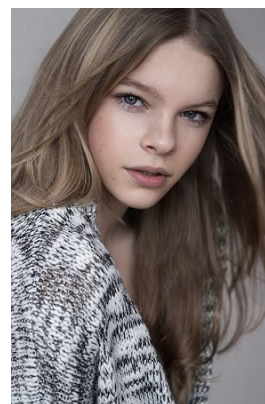

*office@stellamodels.com*

[www.stellamodels.com](http://www.stellamodels.com)

HEIGHT	BUST	DRESS	WAIST	HIPS	SHOES	HAIR	EYES
175	78	36	60	89	39	BLONDE	BLUE