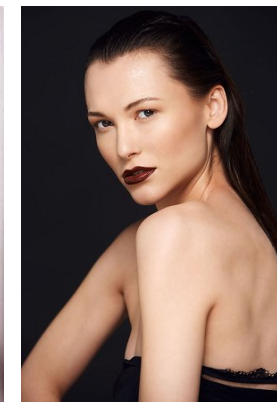

www.stellamodels.com

—
STELLA
MODELS
×

HEIGHT	BUST	DRESS	WAIST	HIPS	SHOES	HAIR	EYES
180	82	36	62	96	39	BROWN	BROWN