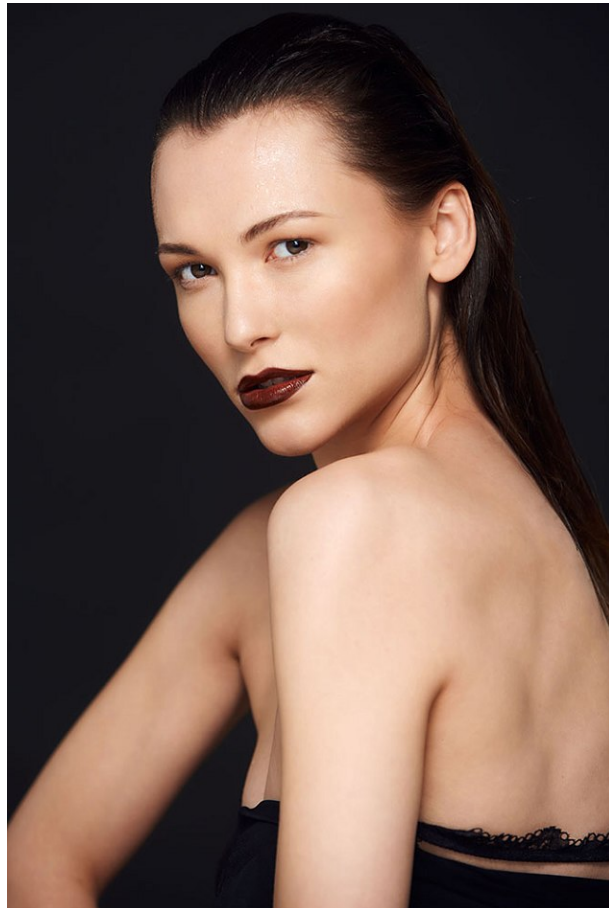

OANA

T: +43 1 586 90 27

office@stellamodels.com

www.stellamodels.com

STELLA
MODELS