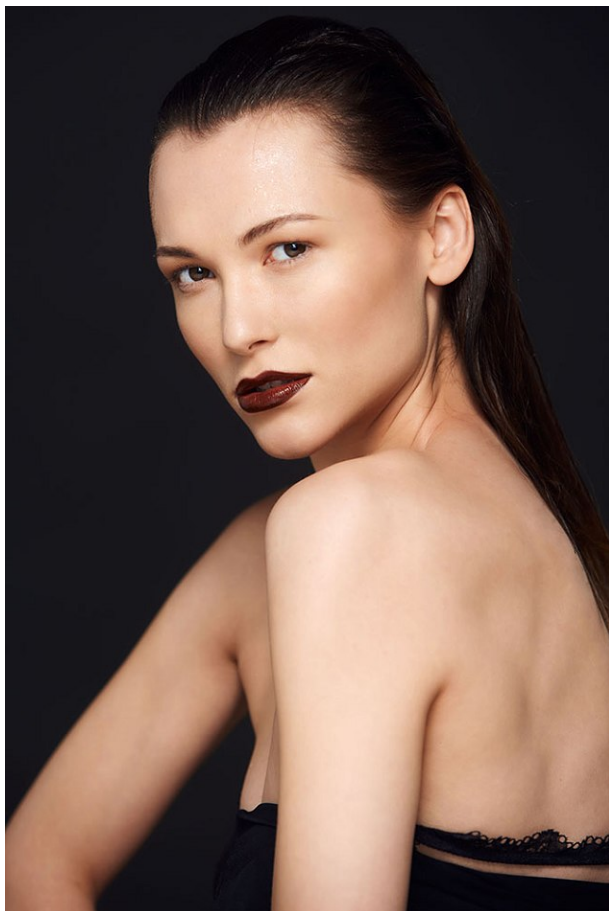

OANA

T: +43 1 586 90 27

office@stellamodels.com

—
STELLA
MODELS
×

www.stellamodels.com