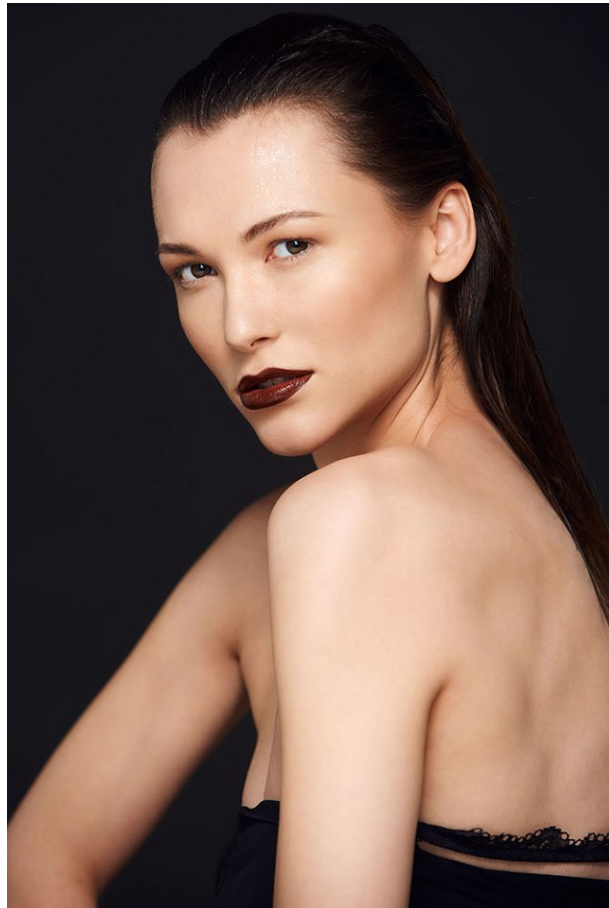

OANA

T: +43 1 586 90 27

office@stellamodels.com

www.stellamodels.com

—
STELLA
MODELS
×