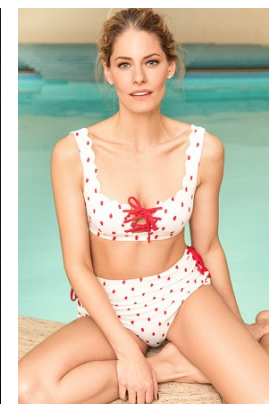

www.stellamodels.com

—
STELLA
MODELS
×

HEIGHT	BUST	DRESS	WAIST	HIPS	SHOES	HAIR	EYES
179	86	36-38	67	99	41	BLONDE	GREEN