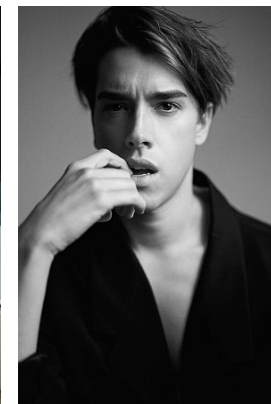

office@stellamodels.com

www.stellamodels.com

HEIGHT	BUST	CHEST	WAIST	SHOES	HAIR	EYES
186	93	93	73	43	DARK BLONDE	BROWN