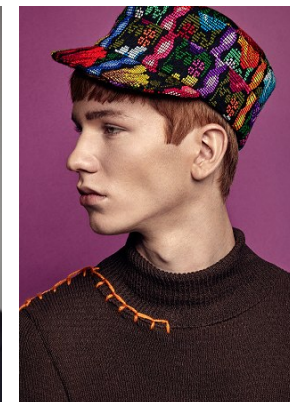

www.stellamodels.com

—
STELLA
MODELS
×

HEIGHT 188 BUST 89 CHEST 89 WAIST 73 HAIR RED EYES GREEN