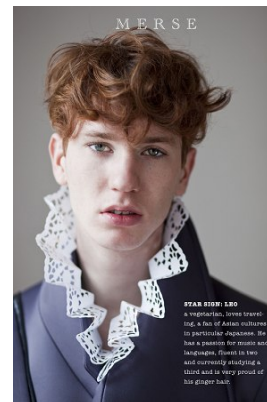

www.stellamodels.com

—
STELLA
MODELS
×

HEIGHT 188 BUST 89 CHEST 89 WAIST 73 HAIR RED EYES GREEN