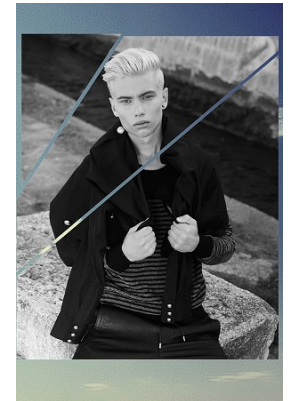

www.stellamodels.com

—
**STELLA
MODELS**
×

HEIGHT
188

CHEST
85

WAIST
72

SHOES
44

HAIR
PLATINIUM BLOND

EYES
BLUE