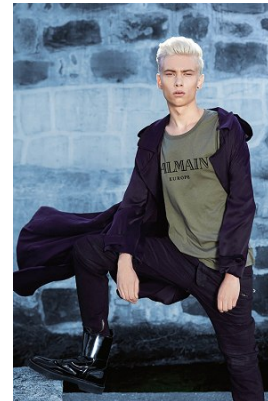

www.stellamodels.com

—
**STELLA
MODELS**
×

HEIGHT
188

CHEST
85

WAIST
72

SHOES
44

HAIR
PLATINIUM BLOND

EYES
BLUE