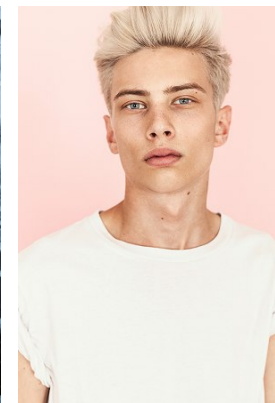

www.stellamodels.com

—
**STELLA
MODELS**
×

HEIGHT
188

CHEST
85

WAIST
72

SHOES
44

HAIR
PLATINIUM BLOND

EYES
BLUE