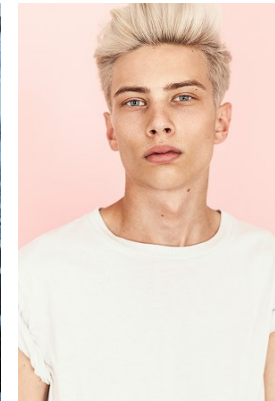

www.stellamodels.com

—
**STELLA
MODELS**
×

HEIGHT
188

CHEST
85

WAIST
72

SHOES
44

HAIR
PLATINIUM BLOND

EYES
BLUE