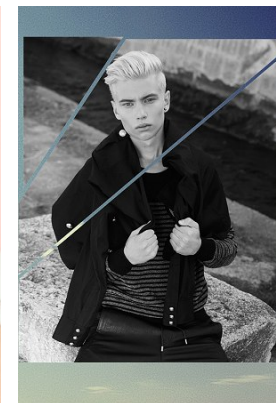

www.stellamodels.com

—
**STELLA
MODELS**
×

HEIGHT
188

CHEST
85

WAIST
72

SHOES
44

HAIR
PLATINIUM BLOND

EYES
BLUE