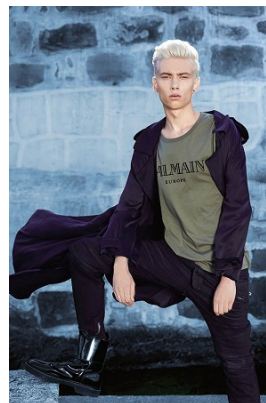

www.stellamodels.com

—
STELLA
MODELS
×

HEIGHT
188

CHEST
85

WAIST
72

SHOES
44

HAIR
PLATINIUM BLOND

EYES
BLUE