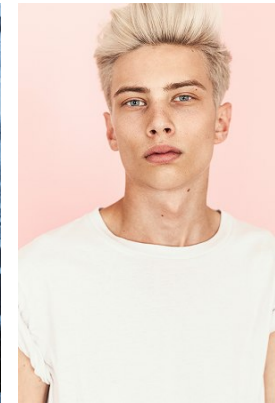

www.stellamodels.com

—
**STELLA
MODELS**
×

HEIGHT
188

CHEST
85

WAIST
72

SHOES
44

HAIR
PLATINIUM BLOND

EYES
BLUE