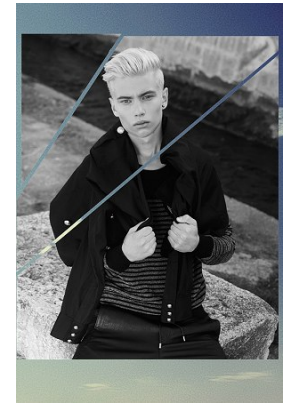

www.stellamodels.com

—
**STELLA
MODELS**
×

HEIGHT
188

CHEST
85

WAIST
72

SHOES
44

HAIR
PLATINIUM BLOND

EYES
BLUE