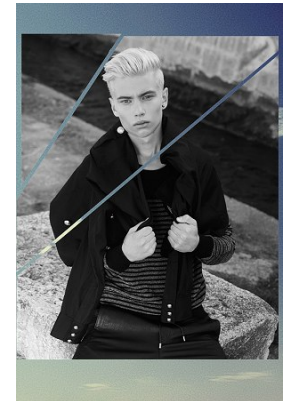

www.stellamodels.com

—
**STELLA
MODELS**
×

HEIGHT
188

CHEST
85

WAIST
72

SHOES
44

HAIR
PLATINIUM BLOND

EYES
BLUE