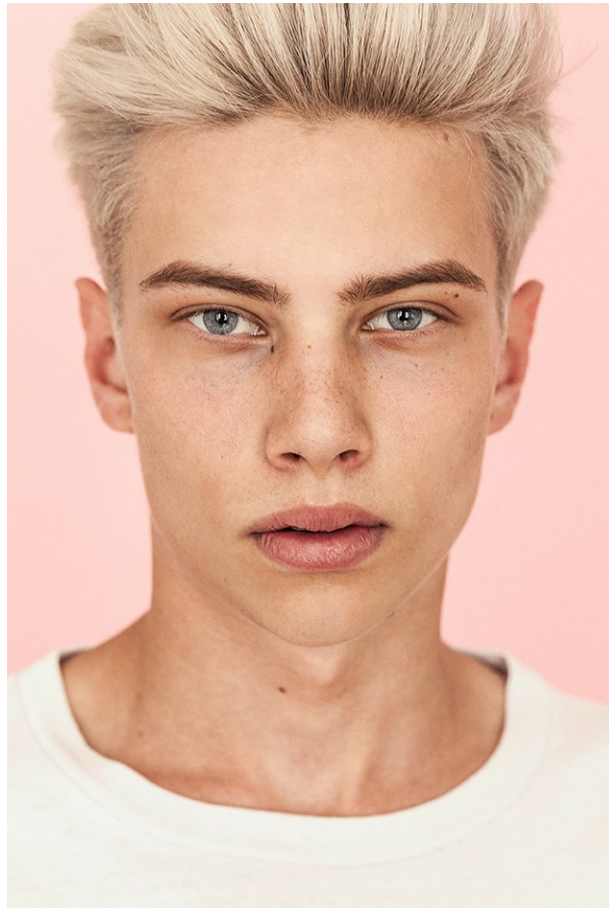

SEBASTIAN BACH

T: +43 1 586 90 27

office@stellamodels.com

www.stellamodels.com

—
**STELLA
MODELS**
×