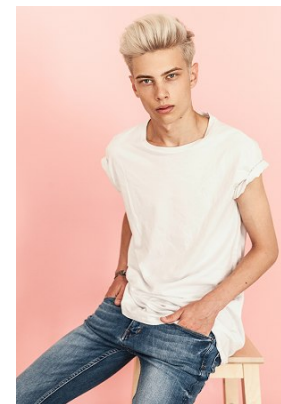

www.stellamodels.com

—
**STELLA
MODELS**
×

HEIGHT
188

CHEST
85

WAIST
72

SHOES
44

HAIR
PLATINIUM BLOND

EYES
BLUE