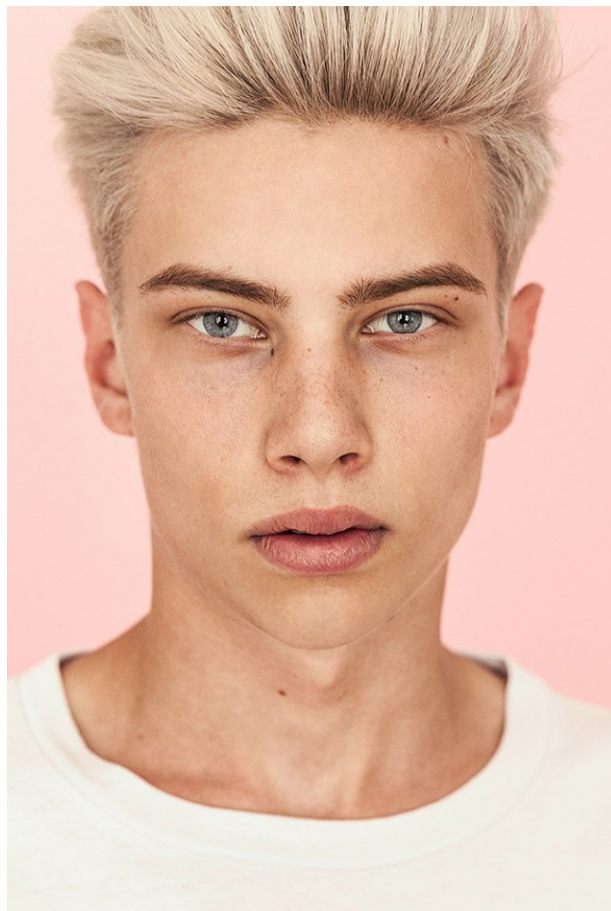

SEBASTIAN BACH

T: +43 1 586 90 27

office@stellamodels.com

www.stellamodels.com

—
STELLA
MODELS
×