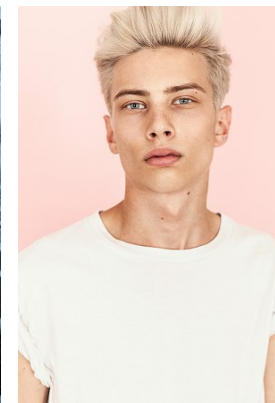

www.stellamodels.com

—
STELLA
MODELS
×

HEIGHT
188

CHEST
85

WAIST
72

SHOES
44

HAIR
PLATINIUM BLOND

EYES
BLUE