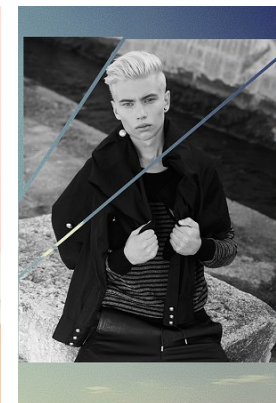

www.stellamodels.com

—
STELLA
MODELS
×

HEIGHT
188

CHEST
85

WAIST
72

SHOES
44

HAIR
PLATINIUM BLOND

EYES
BLUE