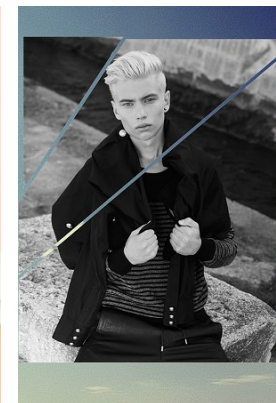

SEBASTIAN BACH

T: +43 1 586 90 27

office@stellamodels.com

www.stellamodels.com

—
**STELLA
MODELS**
×

HEIGHT
188

CHEST
85

WAIST
72

SHOES
44

HAIR
PLATINIUM BLOND

EYES
BLUE