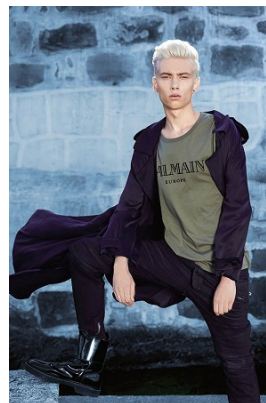

www.stellamodels.com

—
**STELLA
MODELS**
×

HEIGHT
188

CHEST
85

WAIST
72

SHOES
44

HAIR
PLATINIUM BLOND

EYES
BLUE