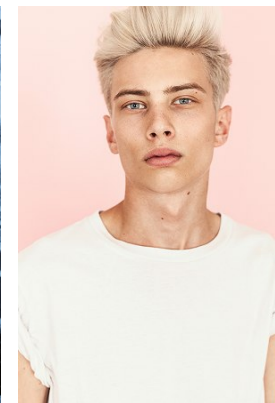

SEBASTIAN BACH

T: +43 1 586 90 27

office@stellamodels.com

www.stellamodels.com

—
**STELLA
MODELS**
×

HEIGHT
188

CHEST
85

WAIST
72

SHOES
44

HAIR
PLATINIUM BLOND

EYES
BLUE