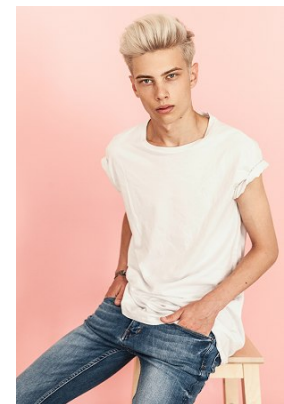

www.stellamodels.com

—
**STELLA
MODELS**
×

HEIGHT
188

CHEST
85

WAIST
72

SHOES
44

HAIR
PLATINIUM BLOND

EYES
BLUE