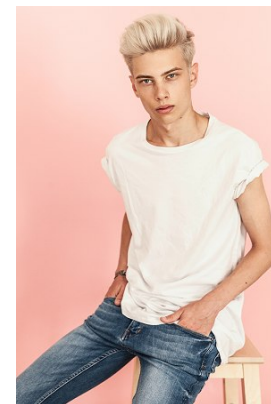

www.stellamodels.com

—
**STELLA
MODELS**
×

HEIGHT
188

CHEST
85

WAIST
72

SHOES
44

HAIR
PLATINIUM BLOND

EYES
BLUE