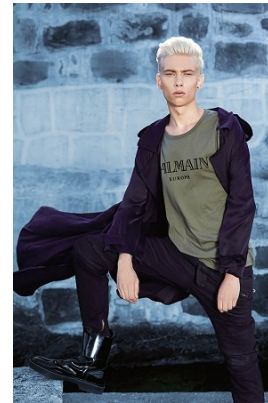

www.stellamodels.com

—
**STELLA
MODELS**
×

HEIGHT
188

CHEST
85

WAIST
72

SHOES
44

HAIR
PLATINIUM BLOND

EYES
BLUE