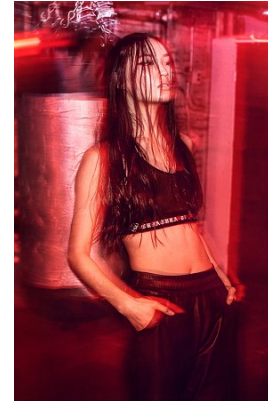

www.stellamodels.com

—
STELLA
MODELS
×

HEIGHT	BUST	DRESS	WAIST	HIPS	SHOES	HAIR	EYES
175	81	36	62	88	39	BLACK	BLACK