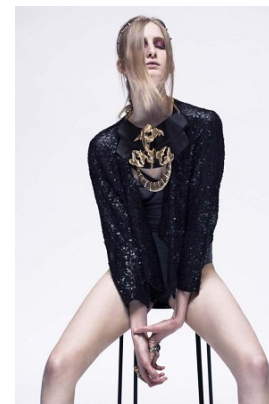

—
STELLA
MODELS
×

www.stellamodels.com

HEIGHT	BUST	DRESS	WAIST	HIPS	SHOES	HAIR	EYES
179	79	36	60	88	39	BLONDE	GREEN