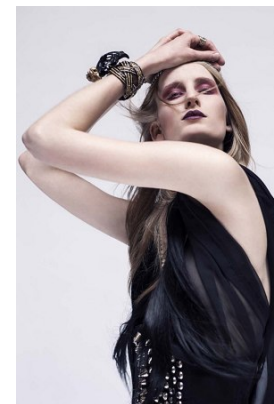

www.stellamodels.com

—
STELLA
MODELS
×

HEIGHT	BUST	DRESS	WAIST	HIPS	SHOES	HAIR	EYES
179	79	36	60	88	39	BLONDE	GREEN