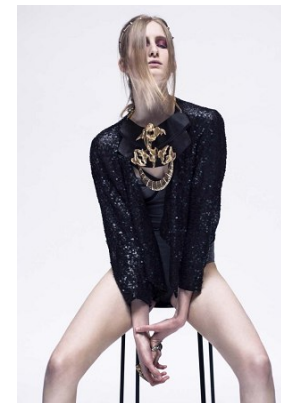

www.stellamodels.com

—
STELLA
MODELS
×

HEIGHT	BUST	DRESS	WAIST	HIPS	SHOES	HAIR	EYES
179	79	36	60	88	39	BLONDE	GREEN