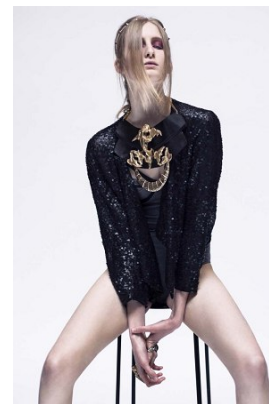

www.stellamodels.com

—
STELLA
MODELS
×

HEIGHT	BUST	DRESS	WAIST	HIPS	SHOES	HAIR	EYES
179	79	36	60	88	39	BLONDE	GREEN