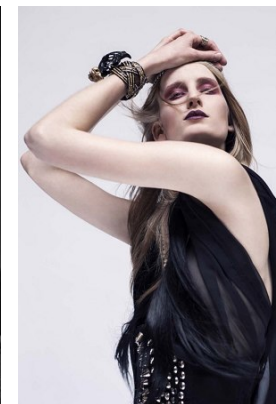

www.stellamodels.com

—
STELLA
MODELS
×

HEIGHT	BUST	DRESS	WAIST	HIPS	SHOES	HAIR	EYES
179	79	36	60	88	39	BLONDE	GREEN