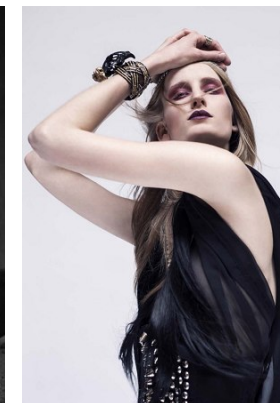

—
STELLA
MODELS

www.stellamodels.com

HEIGHT	BUST	DRESS	WAIST	HIPS	SHOES	HAIR	EYES
179	79	36	60	88	39	BLONDE	GREEN