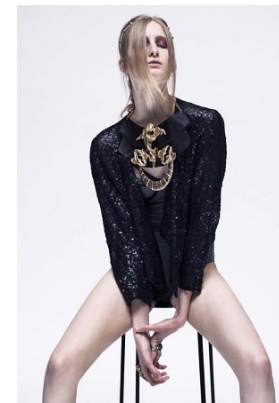

[www.stellamodels.com](http://www.stellamodels.com)

—  
STELLA  
MODELS  
×

HEIGHT	BUST	DRESS	WAIST	HIPS	SHOES	HAIR	EYES
179	79	36	60	88	39	BLONDE	GREEN