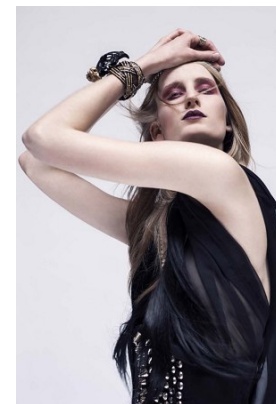

www.stellamodels.com

—
STELLA
MODELS
×

HEIGHT	BUST	DRESS	WAIST	HIPS	SHOES	HAIR	EYES
179	79	36	60	88	39	BLONDE	GREEN