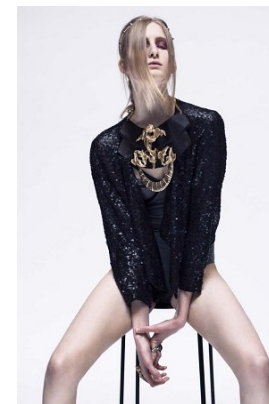

—
STELLA
MODELS

www.stellamodels.com

HEIGHT	BUST	DRESS	WAIST	HIPS	SHOES	HAIR	EYES
179	79	36	60	88	39	BLONDE	GREEN