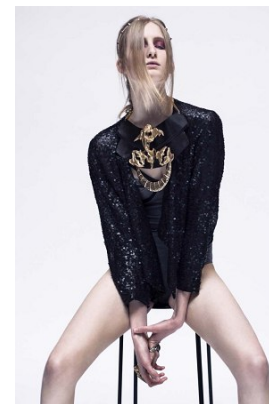

www.stellamodels.com

—
STELLA
MODELS
×

HEIGHT	BUST	DRESS	WAIST	HIPS	SHOES	HAIR	EYES
179	79	36	60	88	39	BLONDE	GREEN