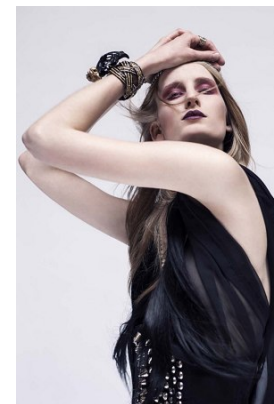

—
STELLA
MODELS
×

www.stellamodels.com

HEIGHT	BUST	DRESS	WAIST	HIPS	SHOES	HAIR	EYES
179	79	36	60	88	39	BLONDE	GREEN