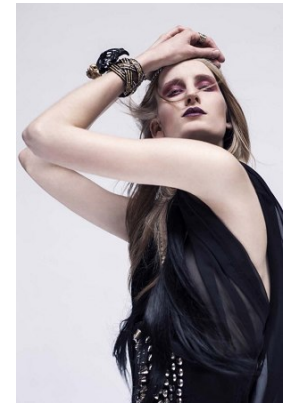

[www.stellamodels.com](http://www.stellamodels.com)

—  
STELLA  
MODELS  
×

HEIGHT	BUST	DRESS	WAIST	HIPS	SHOES	HAIR	EYES
179	79	36	60	88	39	BLONDE	GREEN