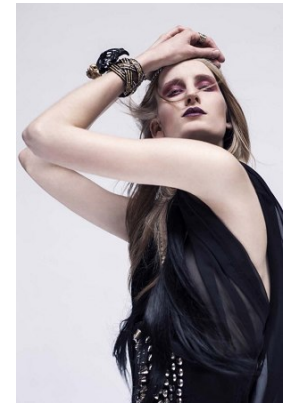

www.stellamodels.com

—
STELLA
MODELS
×

HEIGHT	BUST	DRESS	WAIST	HIPS	SHOES	HAIR	EYES
179	79	36	60	88	39	BLONDE	GREEN