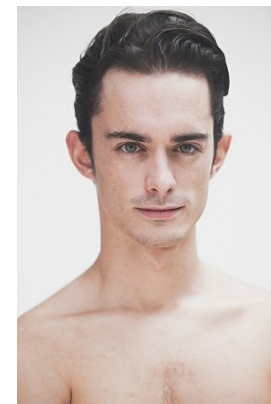

[www.stellamodels.com](http://www.stellamodels.com)

—  
STELLA  
MODELS  
×

HEIGHT	CHEST	WAIST	SHOES	HAIR	EYES
186	87	70	42.5	DARK BROWN	BLUE/GREEN