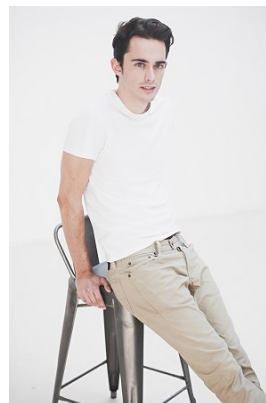

www.stellamodels.com

—
STELLA
MODELS
×

HEIGHT	CHEST	WAIST	SHOES	HAIR	EYES
186	87	70	42.5	DARK BROWN	BLUE/GREEN