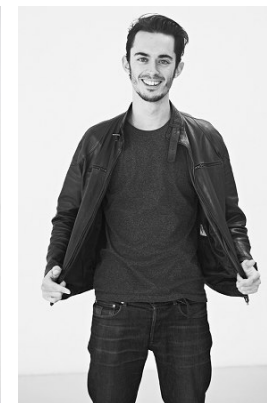

[www.stellamodels.com](http://www.stellamodels.com)

—  
STELLA  
MODELS  
×

HEIGHT	CHEST	WAIST	SHOES	HAIR	EYES
186	87	70	42.5	DARK BROWN	BLUE/GREEN