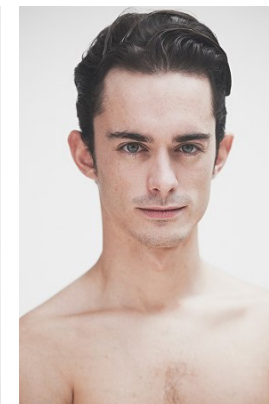

www.stellamodels.com

—
STELLA
MODELS
×

HEIGHT	CHEST	WAIST	SHOES	HAIR	EYES
186	87	70	42.5	DARK BROWN	BLUE/GREEN