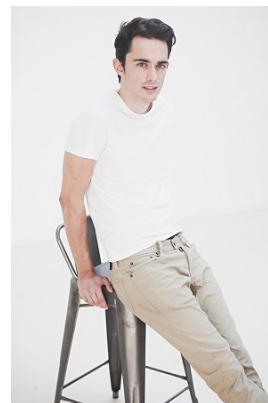

# ANATOLE ZANGS

T: +43 1 586 90 27

*office@stellamodels.com*

[www.stellamodels.com](http://www.stellamodels.com)

—  
STELLA  
MODELS  
×

HEIGHT	CHEST	WAIST	SHOES	HAIR	EYES
186	87	70	42.5	DARK BROWN	BLUE/GREEN