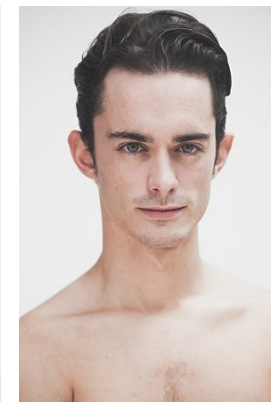

www.stellamodels.com

—
STELLA
MODELS
×

HEIGHT	CHEST	WAIST	SHOES	HAIR	EYES
186	87	70	42.5	DARK BROWN	BLUE/GREEN