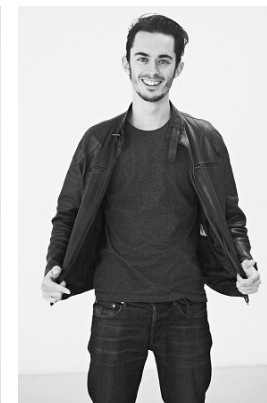

# ANATOLE ZANGS

T: +43 1 586 90 27

*office@stellamodels.com*

[www.stellamodels.com](http://www.stellamodels.com)

—  
STELLA  
MODELS  
×

HEIGHT	CHEST	WAIST	SHOES	HAIR	EYES
186	87	70	42.5	DARK BROWN	BLUE/GREEN