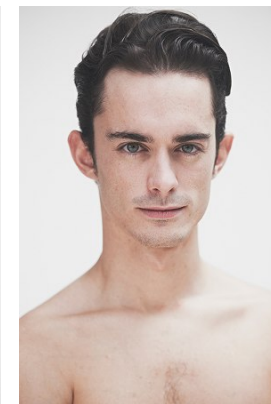

# ANATOLE ZANGS

T: +43 1 586 90 27

*office@stellamodels.com*

[www.stellamodels.com](http://www.stellamodels.com)

—  
STELLA  
MODELS  
×

HEIGHT	CHEST	WAIST	SHOES	HAIR	EYES
186	87	70	42.5	DARK BROWN	BLUE/GREEN