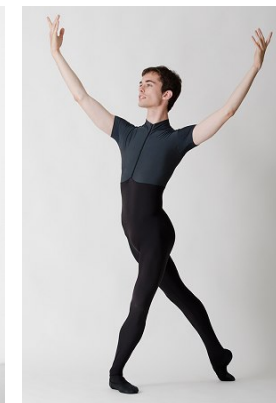

# ANATOLE ZANGS

T: +43 1 586 90 27

*office@stellamodels.com*

[www.stellamodels.com](http://www.stellamodels.com)

—  
STELLA  
MODELS  
×

HEIGHT	CHEST	WAIST	SHOES	HAIR	EYES
186	87	70	42.5	DARK BROWN	BLUE/GREEN