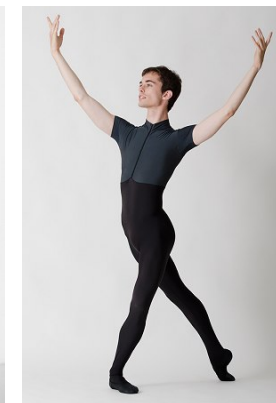

[www.stellamodels.com](http://www.stellamodels.com)

—  
STELLA  
MODELS  
×

HEIGHT	CHEST	WAIST	SHOES	HAIR	EYES
186	87	70	42.5	DARK BROWN	BLUE/GREEN