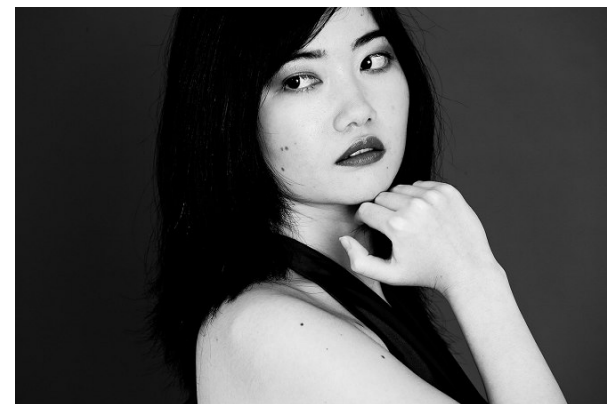

www.stellamodels.com

—
STELLA
MODELS
×

HEIGHT	BUST	DRESS	WAIST	HIPS	SHOES	HAIR	EYES
170	83	34-36	61	89	36.5	BLACK	BROWN