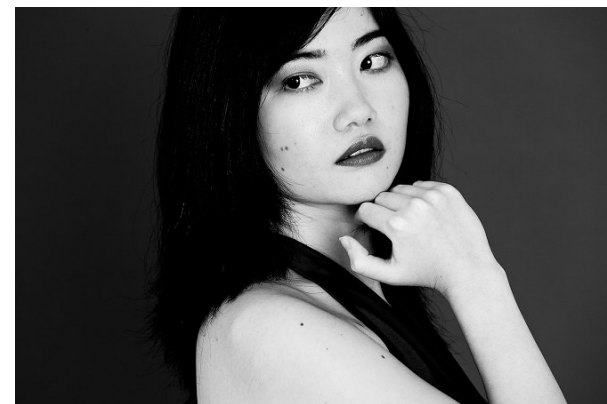

—  
STELLA  
MODELS

[www.stellamodels.com](http://www.stellamodels.com)

HEIGHT	BUST	DRESS	WAIST	HIPS	SHOES	HAIR	EYES
170	83	34-36	61	89	36.5	BLACK	BROWN