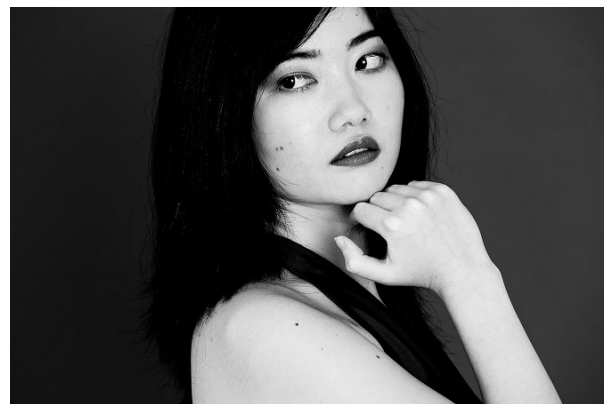

www.stellamodels.com

—
STELLA
MODELS
×

HEIGHT	BUST	DRESS	WAIST	HIPS	SHOES	HAIR	EYES
170	83	34-36	61	89	36.5	BLACK	BROWN