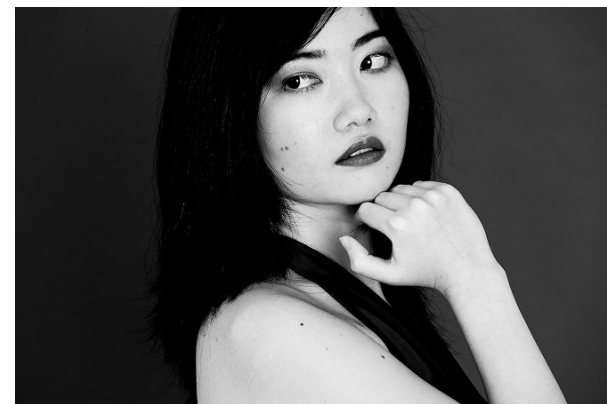

[www.stellamodels.com](http://www.stellamodels.com)

—  
STELLA  
MODELS  
×

HEIGHT	BUST	DRESS	WAIST	HIPS	SHOES	HAIR	EYES
170	83	34-36	61	89	36.5	BLACK	BROWN