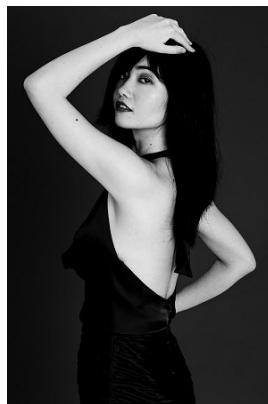

www.stellamodels.com

—
STELLA
MODELS
×

HEIGHT	BUST	DRESS	WAIST	HIPS	SHOES	HAIR	EYES
170	83	34-36	61	89	36.5	BLACK	BROWN