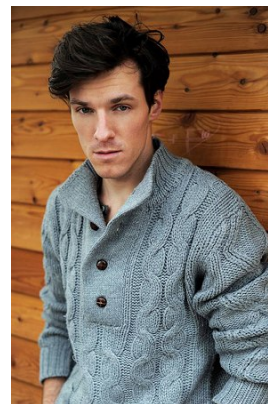

—  
STELLA  
MODELS

[www.stellamodels.com](http://www.stellamodels.com)

HEIGHT	CHEST	SHOES	HAIR	EYES
191	93	45.5	BROWN	BLUE/GREY