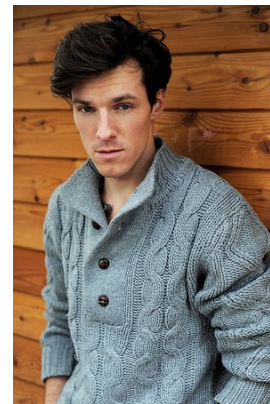

www.stellamodels.com

—
STELLA
MODELS
×

HEIGHT	CHEST	SHOES	HAIR	EYES
191	93	45.5	BROWN	BLUE/GREY