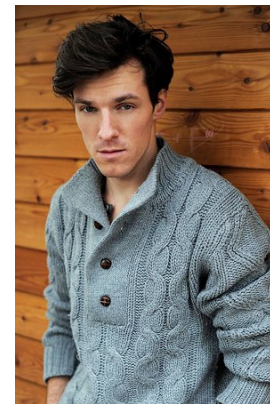

www.stellamodels.com

—
STELLA
MODELS
×

HEIGHT	CHEST	SHOES	HAIR	EYES
191	93	45.5	BROWN	BLUE/GREY