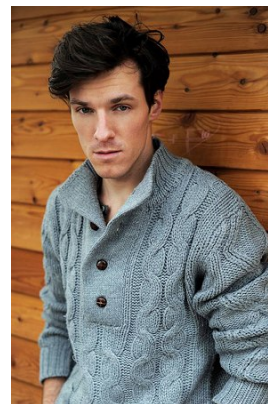

—
STELLA
MODELS

www.stellamodels.com

HEIGHT	CHEST	SHOES	HAIR	EYES
191	93	45.5	BROWN	BLUE/GREY