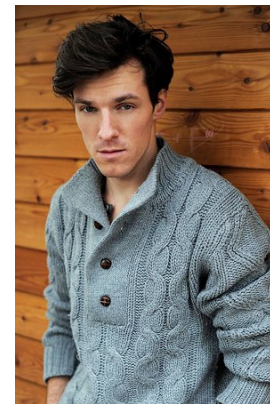

[www.stellamodels.com](http://www.stellamodels.com)

—  
STELLA  
MODELS  
×

HEIGHT	CHEST	SHOES	HAIR	EYES
191	93	45.5	BROWN	BLUE/GREY