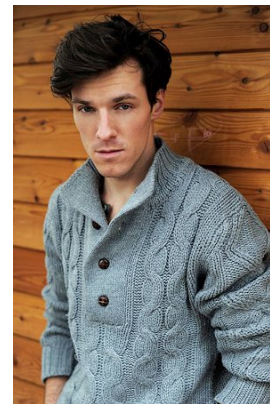

[www.stellamodels.com](http://www.stellamodels.com)

—  
STELLA  
MODELS  
×

HEIGHT	CHEST	SHOES	HAIR	EYES
191	93	45.5	BROWN	BLUE/GREY