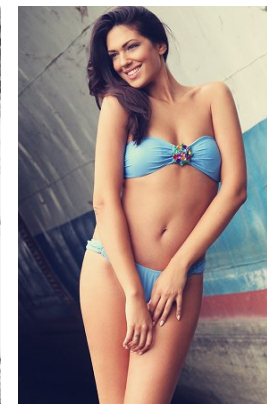

[www.stellamodels.com](http://www.stellamodels.com)

—  
STELLA  
MODELS  
×

HEIGHT	BUST	DRESS	WAIST	HIPS	SHOES	HAIR	EYES
183	93	38	77	99	40	DARK BROWN	BROWN