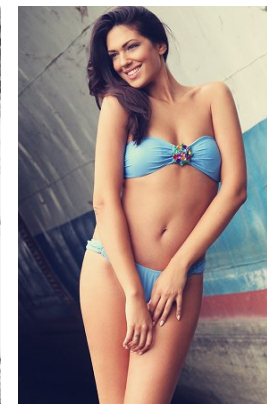

www.stellamodels.com

—
STELLA
MODELS
×

HEIGHT	BUST	DRESS	WAIST	HIPS	SHOES	HAIR	EYES
183	93	38	77	99	40	DARK BROWN	BROWN