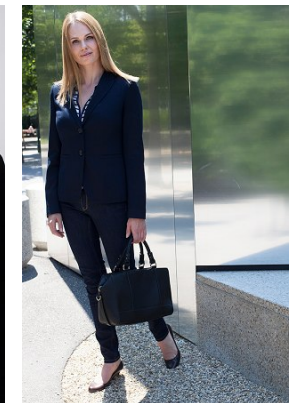

www.stellamodels.com

—
STELLA
MODELS
×

HEIGHT	BUST	DRESS	WAIST	HIPS	SHOES	HAIR	EYES
174	88	36	63	89	38	BLONDE	BLUE