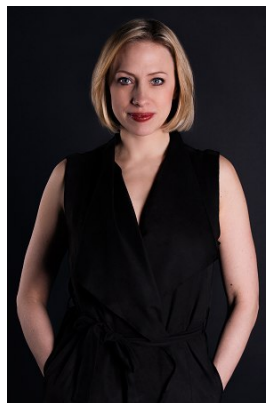

—
STELLA
MODELS
×

www.stellamodels.com

HEIGHT	BUST	DRESS	WAIST	HIPS	SHOES	HAIR	EYES
164	90	36	66	92	37	BLONDE	BLUE