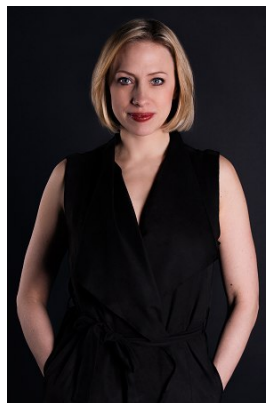

—  
STELLA  
MODELS  
×

[www.stellamodels.com](http://www.stellamodels.com)

HEIGHT	BUST	DRESS	WAIST	HIPS	SHOES	HAIR	EYES
164	90	36	66	92	37	BLONDE	BLUE