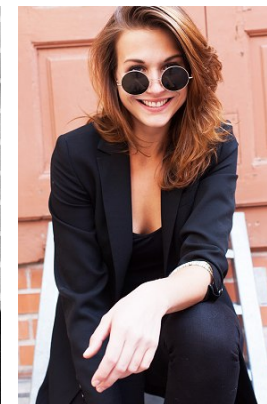

—
STELLA
MODELS

www.stellamodels.com

HEIGHT	BUST	DRESS	WAIST	HIPS	SHOES	HAIR	EYES
179	92	38	67	97	42	RED	BLUE