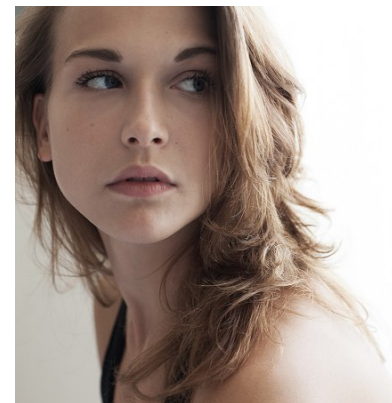

—  
STELLA  
MODELS  
×

[www.stellamodels.com](http://www.stellamodels.com)

HEIGHT	BUST	DRESS	WAIST	HIPS	SHOES	HAIR	EYES
179	92	38	67	97	42	RED	BLUE