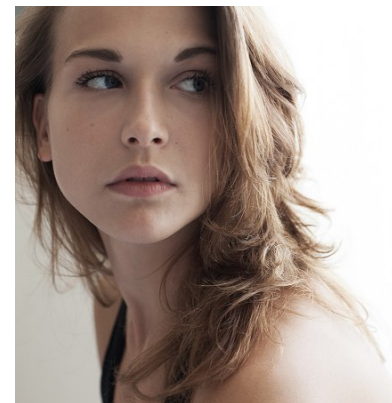

www.stellamodels.com

—
STELLA
MODELS
×

HEIGHT	BUST	DRESS	WAIST	HIPS	SHOES	HAIR	EYES
179	92	38	67	97	42	RED	BLUE