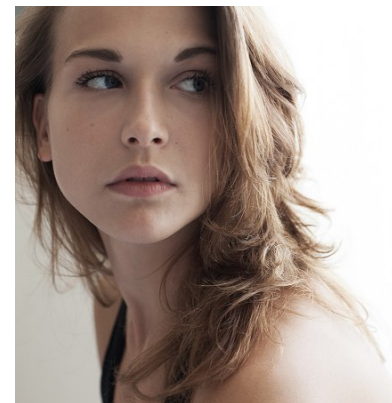

—
STELLA
MODELS
×

www.stellamodels.com

HEIGHT	BUST	DRESS	WAIST	HIPS	SHOES	HAIR	EYES
179	92	38	67	97	42	RED	BLUE