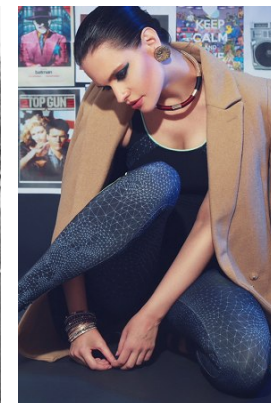

—
STELLA
MODELS
×

www.stellamodels.com

HEIGHT	BUST	DRESS	WAIST	HIPS	SHOES	HAIR	EYES
178	85	36	61	90	38	BROWN	BROWN