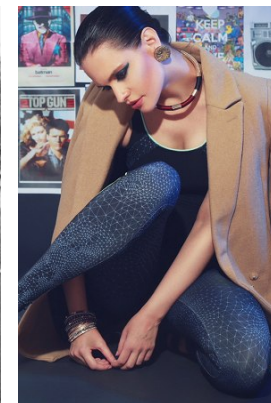

www.stellamodels.com

—
STELLA
MODELS
×

HEIGHT	BUST	DRESS	WAIST	HIPS	SHOES	HAIR	EYES
178	85	36	61	90	38	BROWN	BROWN