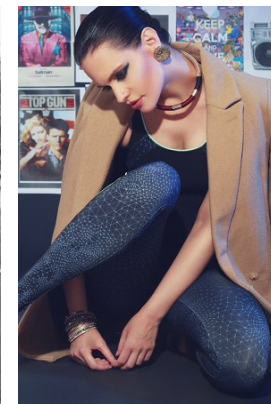

—  
STELLA  
MODELS  
×

[www.stellamodels.com](http://www.stellamodels.com)

HEIGHT	BUST	DRESS	WAIST	HIPS	SHOES	HAIR	EYES
178	85	36	61	90	38	BROWN	BROWN