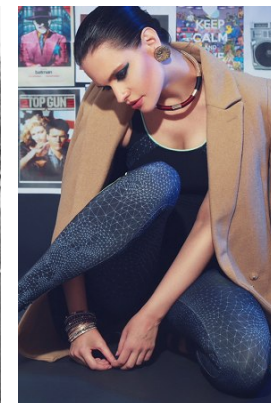

—  
STELLA  
MODELS  
×

[www.stellamodels.com](http://www.stellamodels.com)

HEIGHT	BUST	DRESS	WAIST	HIPS	SHOES	HAIR	EYES
178	85	36	61	90	38	BROWN	BROWN