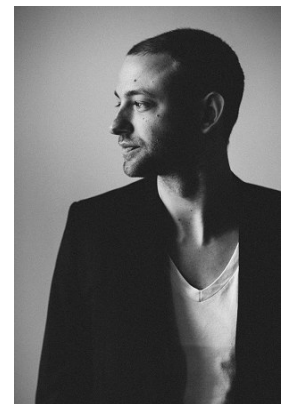

www.stellamodels.com

—
STELLA
MODELS
×

HEIGHT	CHEST	WAIST	SHOES	HAIR	EYES
192	95	75	42	BLONDE	BLUE