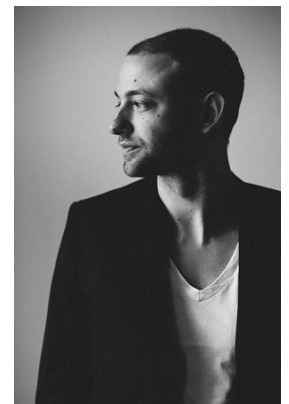

www.stellamodels.com

—
STELLA
MODELS
×

HEIGHT
192

CHEST
95

WAIST
75

SHOES
42

HAIR
BLONDE

EYES
BLUE