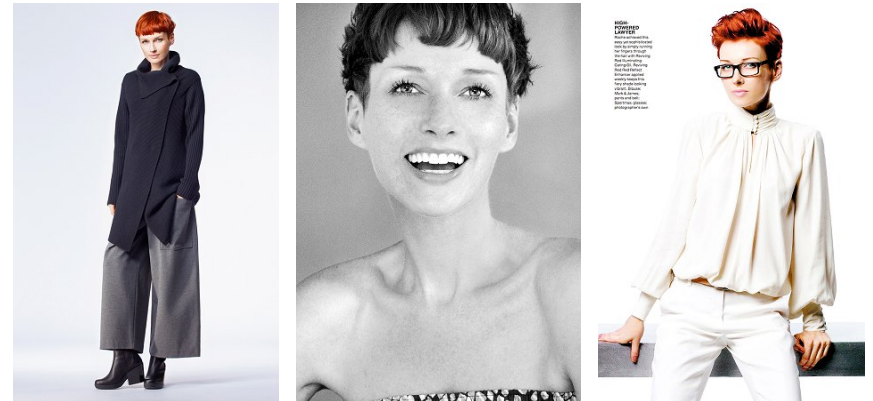

www.stellamodels.com

—
STELLA
MODELS
×

| | | | | | | | |
|--------|------|-------|-------|------|-------|------|------|
| HEIGHT | BUST | DRESS | WAIST | HIPS | SHOES | HAIR | EYES |
| 179 | 89 | 36 | 63 | 89 | 38 | RED | BLUE |