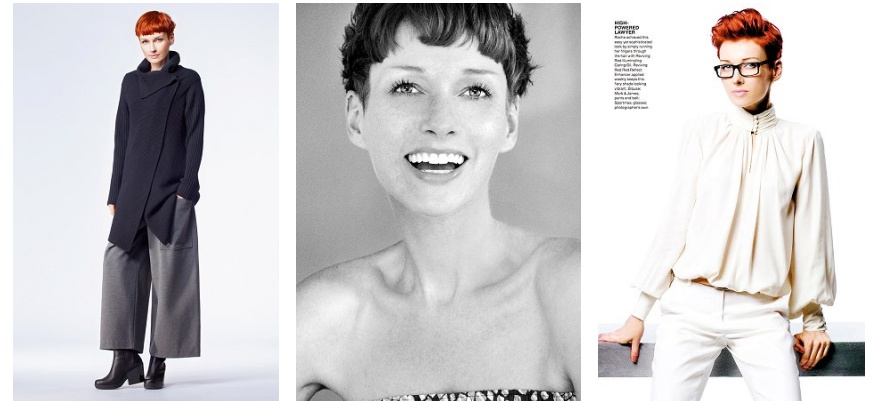

www.stellamodels.com

—
STELLA
MODELS
×

HEIGHT	BUST	DRESS	WAIST	HIPS	SHOES	HAIR	EYES
179	89	36	63	89	38	RED	BLUE