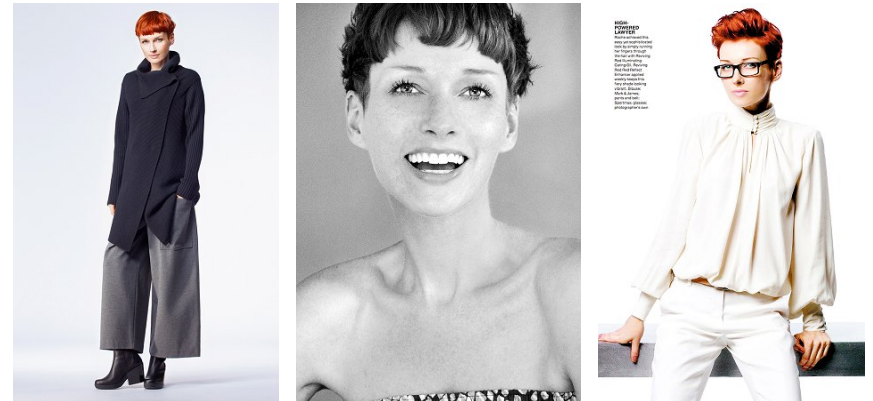

[www.stellamodels.com](http://www.stellamodels.com)

—  
STELLA  
MODELS  
×

HEIGHT	BUST	DRESS	WAIST	HIPS	SHOES	HAIR	EYES
179	89	36	63	89	38	RED	BLUE