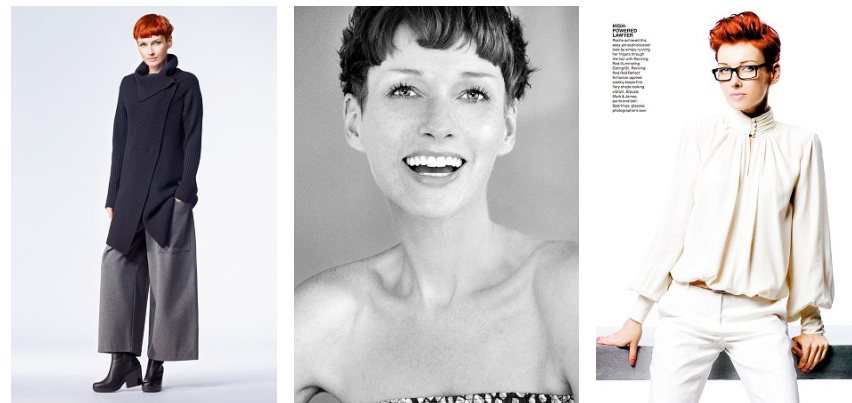

www.stellamodels.com

—
STELLA
MODELS
×

HEIGHT	BUST	DRESS	WAIST	HIPS	SHOES	HAIR	EYES
179	89	36	63	89	38	RED	BLUE