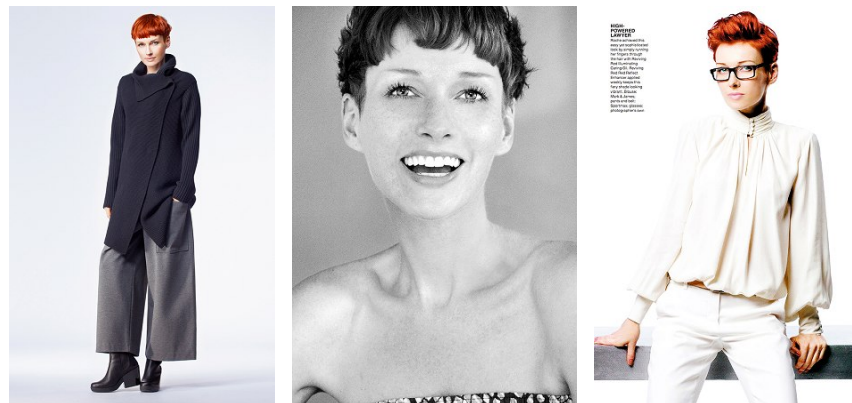

www.stellamodels.com

—
STELLA
MODELS
×

HEIGHT	BUST	DRESS	WAIST	HIPS	SHOES	HAIR	EYES
179	89	36	63	89	38	RED	BLUE