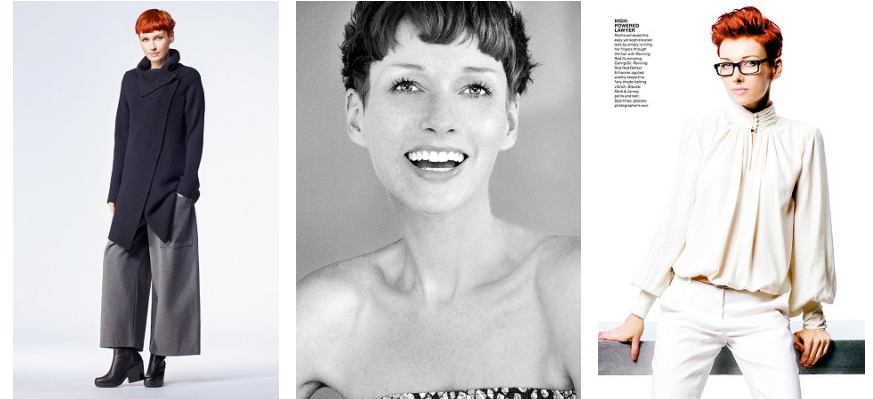

[www.stellamodels.com](http://www.stellamodels.com)

—  
STELLA  
MODELS  
×

HEIGHT	BUST	DRESS	WAIST	HIPS	SHOES	HAIR	EYES
179	89	36	63	89	38	RED	BLUE