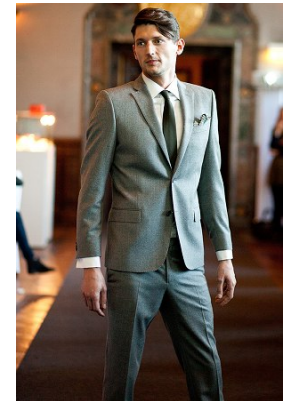

www.stellamodels.com

—
STELLA
MODELS
×

HEIGHT	CHEST	WAIST	SHOES	HAIR	EYES
193	102	81	46	BROWN	BLUE/GREEN