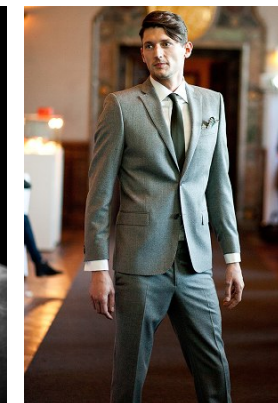

www.stellamodels.com

—
STELLA
MODELS
×

HEIGHT	CHEST	WAIST	SHOES	HAIR	EYES
193	102	81	46	BROWN	BLUE/GREEN