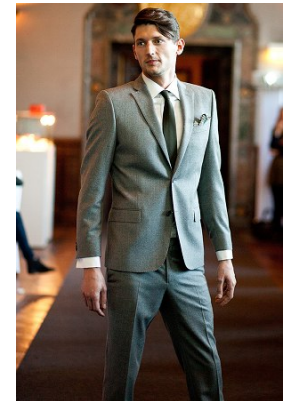

[www.stellamodels.com](http://www.stellamodels.com)

—  
STELLA  
MODELS  
×

HEIGHT	CHEST	WAIST	SHOES	HAIR	EYES
193	102	81	46	BROWN	BLUE/GREEN