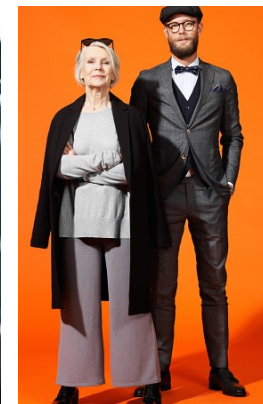

www.stellamodels.com

—
STELLA
MODELS
×

| | | | | | | | |
|--------|------|-------|-------|------|-------|------|------------|
| HEIGHT | BUST | DRESS | WAIST | HIPS | SHOES | HAIR | EYES |
| 166 | 98 | 40 | 78 | 98 | 41 | GREY | GREEN/GREY |