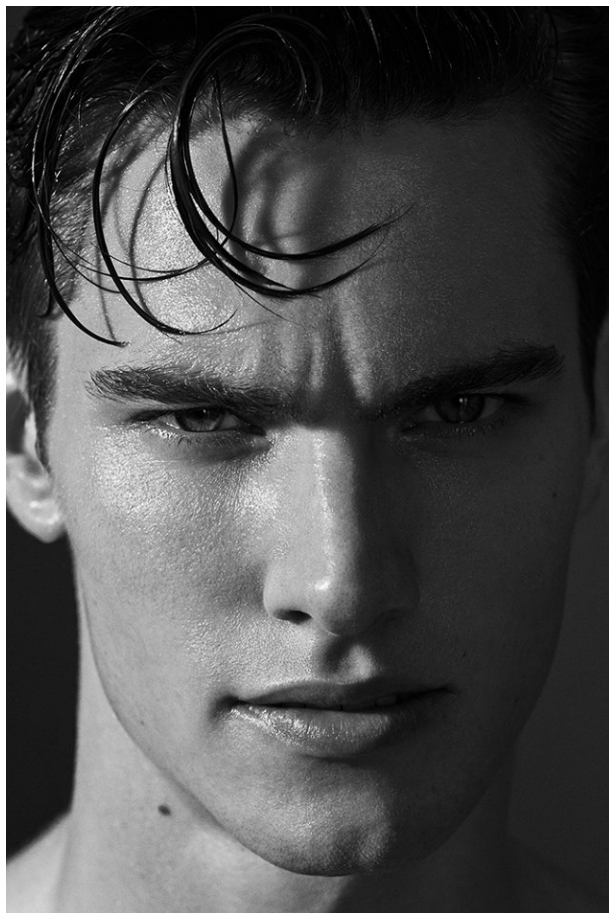

—
STELLA
MODELS
×

MARCUS H.

T: +43 1 586 90 27

office@stellamodels.com

www.stellamodels.com

—
STELLA
MODELS
×

MARCUS H.

T: +43 1 586 90 27

office@stellamodels.com

www.stellamodels.com