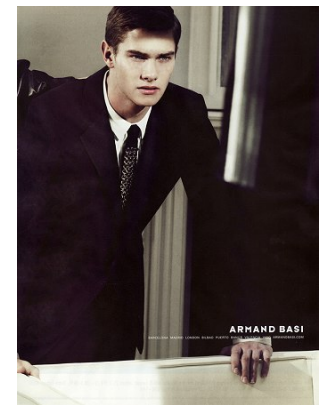

office@stellamodels.com

www.stellamodels.com

HEIGHT
184

CHEST
94

WAIST
76

SHOES
43

HAIR
BLONDE

EYES
BLUE