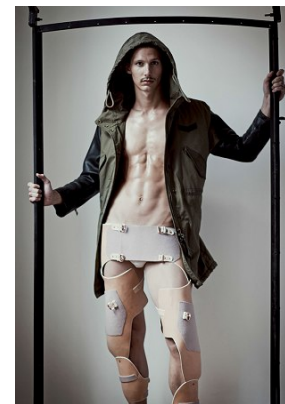

—
STELLA
MODELS
×

www.stellamodels.com

HEIGHT	BUST	WAIST	SHOES	HAIR	EYES
189	100	84	44	DARK BLONDE	GREEN/BROWN