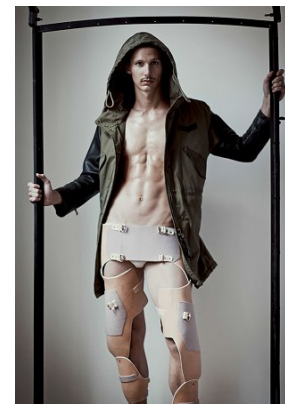

www.stellamodels.com

—
STELLA
MODELS
×

HEIGHT	BUST	WAIST	SHOES	HAIR	EYES
189	100	84	44	DARK BLONDE	GREEN/BROWN