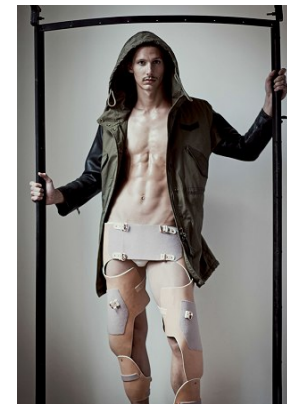

[www.stellamodels.com](http://www.stellamodels.com)

—  
STELLA  
MODELS  
×

HEIGHT	BUST	WAIST	SHOES	HAIR	EYES
189	100	84	44	DARK BLONDE	GREEN/BROWN