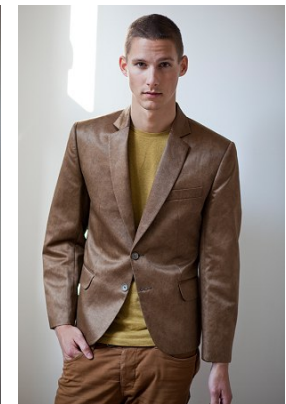

[www.stellamodels.com](http://www.stellamodels.com)

—  
STELLA  
MODELS  
×

HEIGHT	BUST	WAIST	SHOES	HAIR	EYES
189	100	84	44	DARK BLONDE	GREEN/BROWN