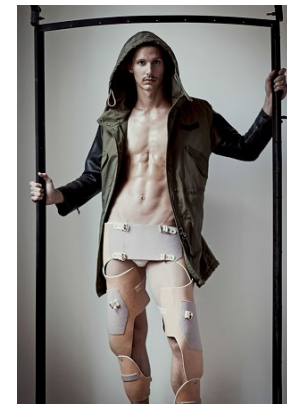

www.stellamodels.com

—
STELLA
MODELS
×

HEIGHT	BUST	WAIST	SHOES	HAIR	EYES
189	100	84	44	DARK BLONDE	GREEN/BROWN