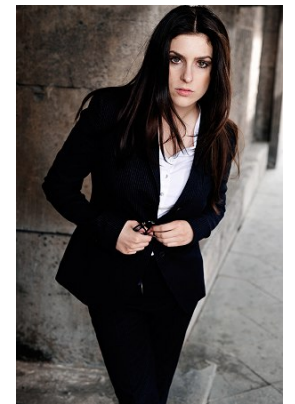

—
STELLA
MODELS

www.stellamodels.com

HEIGHT	BUST	DRESS	WAIST	HIPS	SHOES	HAIR	EYES
170	89	36	70	90	37	DARK BROWN	GREEN