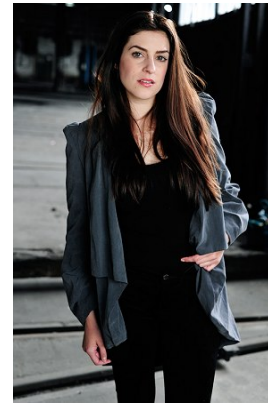

www.stellamodels.com

—
STELLA
MODELS
×

HEIGHT	BUST	DRESS	WAIST	HIPS	SHOES	HAIR	EYES
170	89	36	70	90	37	DARK BROWN	GREEN