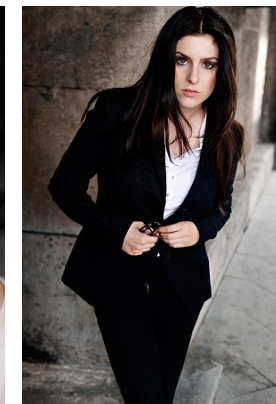

STELLA
MODELS

www.stellamodels.com

HEIGHT	BUST	DRESS	WAIST	HIPS	SHOES	HAIR	EYES
170	89	36	70	90	37	DARK BROWN	GREEN