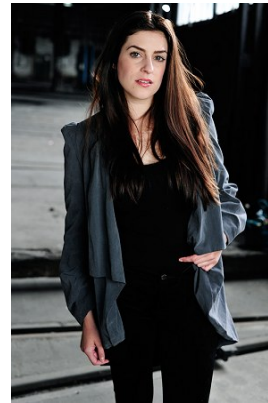

—  
STELLA  
MODELS

[www.stellamodels.com](http://www.stellamodels.com)

HEIGHT	BUST	DRESS	WAIST	HIPS	SHOES	HAIR	EYES
170	89	36	70	90	37	DARK BROWN	GREEN