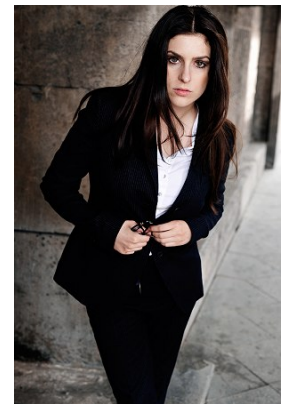

—
STELLA
MODELS

www.stellamodels.com

HEIGHT	BUST	DRESS	WAIST	HIPS	SHOES	HAIR	EYES
170	89	36	70	90	37	DARK BROWN	GREEN