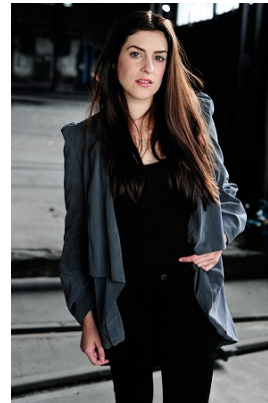

—
STELLA
MODELS

www.stellamodels.com

HEIGHT	BUST	DRESS	WAIST	HIPS	SHOES	HAIR	EYES
170	89	36	70	90	37	DARK BROWN	GREEN