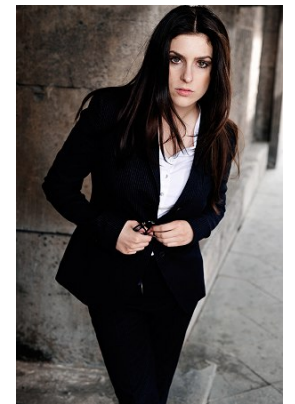

STELLA
MODELS

www.stellamodels.com

HEIGHT	BUST	DRESS	WAIST	HIPS	SHOES	HAIR	EYES
170	89	36	70	90	37	DARK BROWN	GREEN