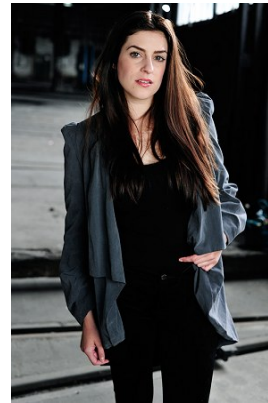

STELLA
MODELS

www.stellamodels.com

HEIGHT	BUST	DRESS	WAIST	HIPS	SHOES	HAIR	EYES
170	89	36	70	90	37	DARK BROWN	GREEN