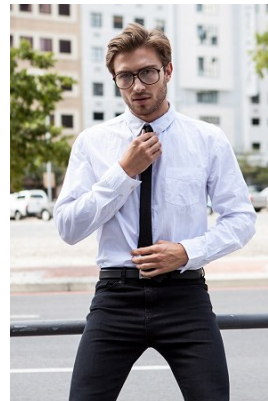

www.stellamodels.com

—
STELLA
MODELS
×

HEIGHT	BUST	CHEST	WAIST	SHOES	HAIR	EYES
185	98	98	77	44	DARK BLONDE	GREEN/BROWN