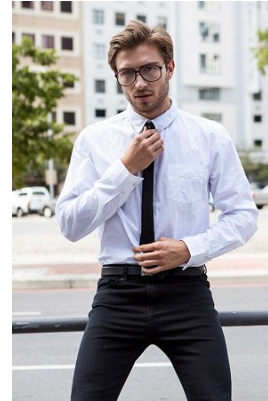

www.stellamodels.com

—
STELLA
MODELS
×

HEIGHT	BUST	CHEST	WAIST	SHOES	HAIR	EYES
185	98	98	77	44	DARK BLONDE	GREEN/BROWN