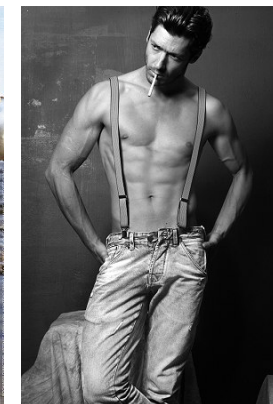

www.stellamodels.com

—
STELLA
MODELS
×

HEIGHT	BUST	WAIST	SHOES	HAIR	EYES
187	96	77	43.5	DARK BLONDE	BROWN