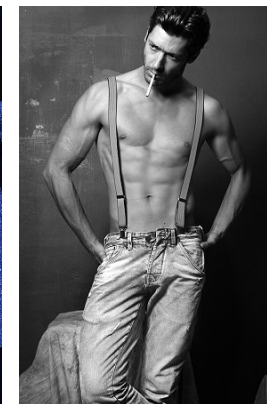

www.stellamodels.com

—
STELLA
MODELS
×

HEIGHT	BUST	WAIST	SHOES	HAIR	EYES
187	96	77	43.5	DARK BLONDE	BROWN