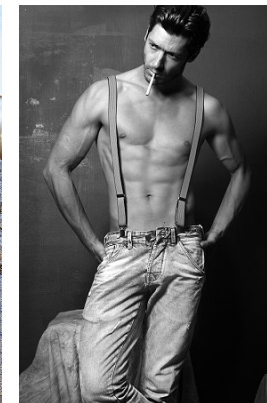

www.stellamodels.com

—
STELLA
MODELS
×

HEIGHT	BUST	WAIST	SHOES	HAIR	EYES
187	96	77	43.5	DARK BLONDE	BROWN