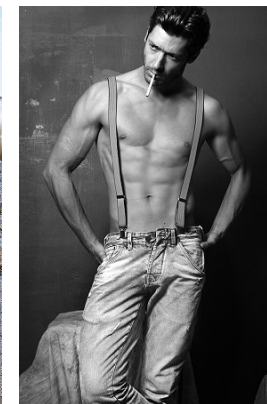

www.stellamodels.com

—
STELLA
MODELS
×

HEIGHT	BUST	WAIST	SHOES	HAIR	EYES
187	96	77	43.5	DARK BLONDE	BROWN