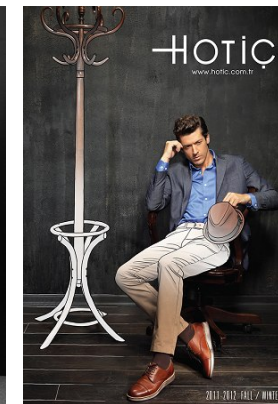

[www.stellamodels.com](http://www.stellamodels.com)

—  
STELLA  
MODELS  
×

|        |      |       |       |             |       |
|--------|------|-------|-------|-------------|-------|
| HEIGHT | BUST | WAIST | SHOES | HAIR        | EYES  |
| 187    | 96   | 77    | 43.5  | DARK BLONDE | BROWN |