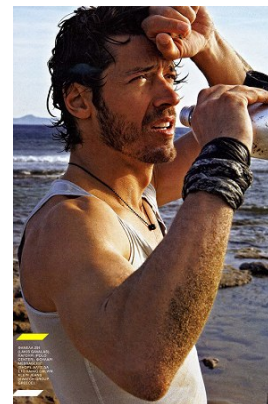

www.stellamodels.com

—
STELLA
MODELS
×

HEIGHT	BUST	WAIST	SHOES	HAIR	EYES
187	96	77	43.5	DARK BLONDE	BROWN