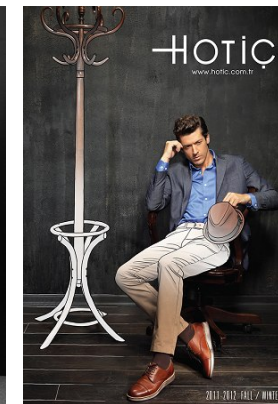

www.stellamodels.com

—
STELLA
MODELS
×

HEIGHT	BUST	WAIST	SHOES	HAIR	EYES
187	96	77	43.5	DARK BLONDE	BROWN