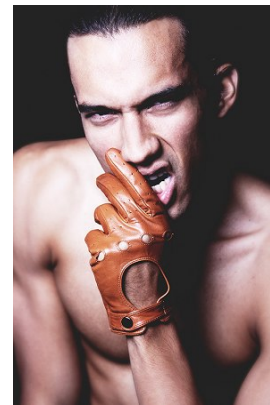

www.stellamodels.com

—
STELLA
MODELS
×

HEIGHT	BUST	WAIST	SHOES	HAIR	EYES
189	96	78	46	BROWN	BROWN