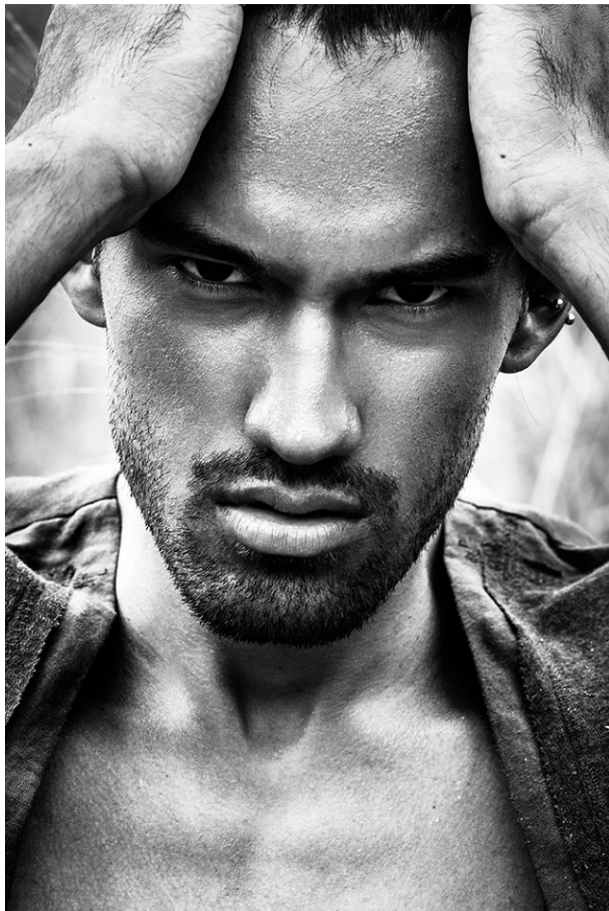

ALGIS

T: +43 1 586 90 27

office@stellamodels.com

www.stellamodels.com

—
STELLA
MODELS
×