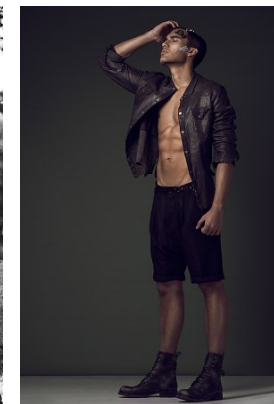

www.stellamodels.com

—
STELLA
MODELS
×

HEIGHT	BUST	WAIST	SHOES	HAIR	EYES
189	96	78	46	BROWN	BROWN