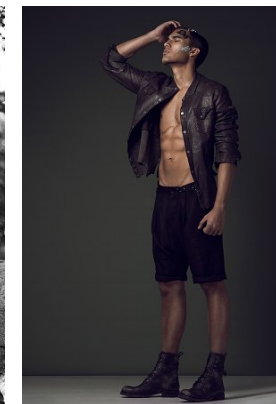

www.stellamodels.com

—
STELLA
MODELS
×

HEIGHT	BUST	WAIST	SHOES	HAIR	EYES
189	96	78	46	BROWN	BROWN