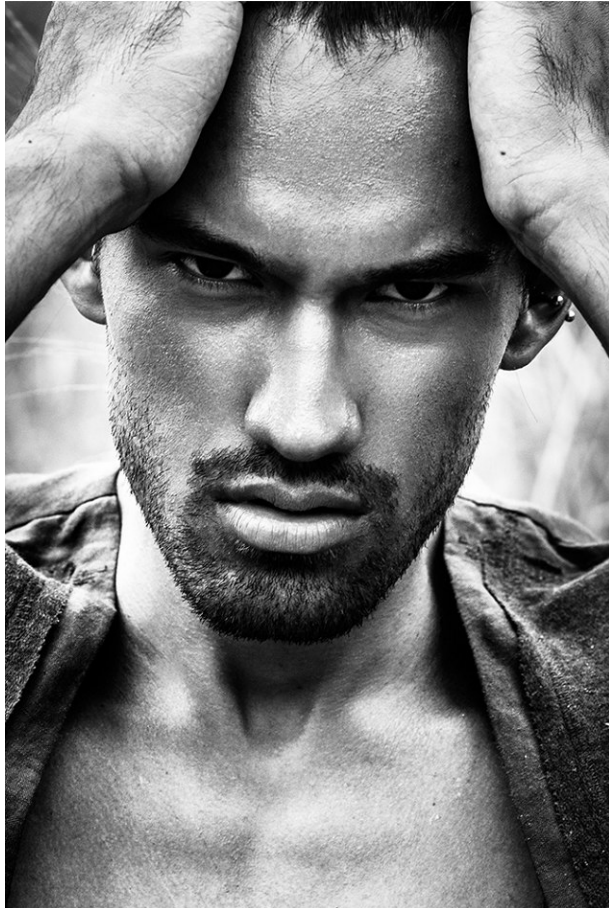

ALGIS

T: +43 1 586 90 27

office@stellamodels.com

www.stellamodels.com

—
STELLA
MODELS
×