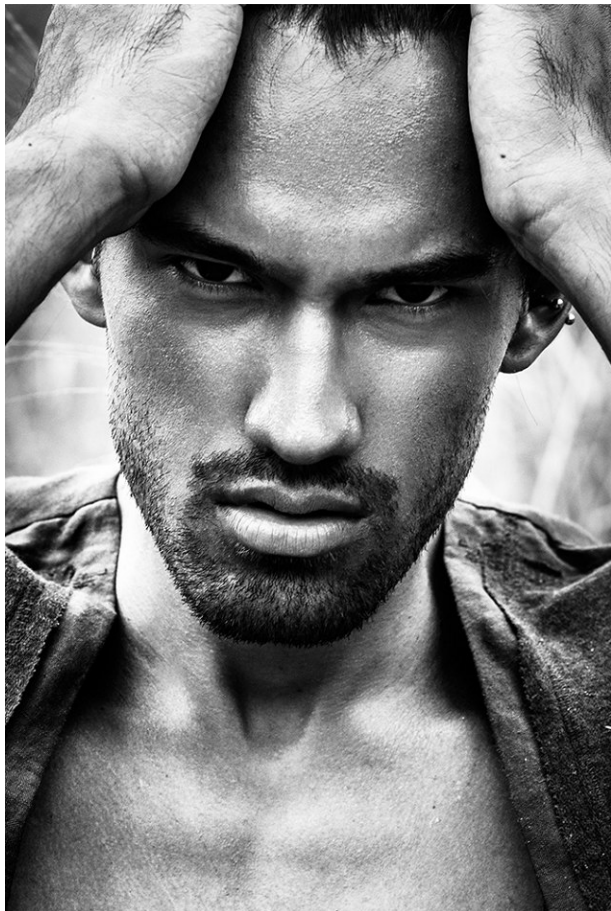

ALGIS

T: +43 1 586 90 27

office@stellamodels.com

www.stellamodels.com

—
STELLA
MODELS
×