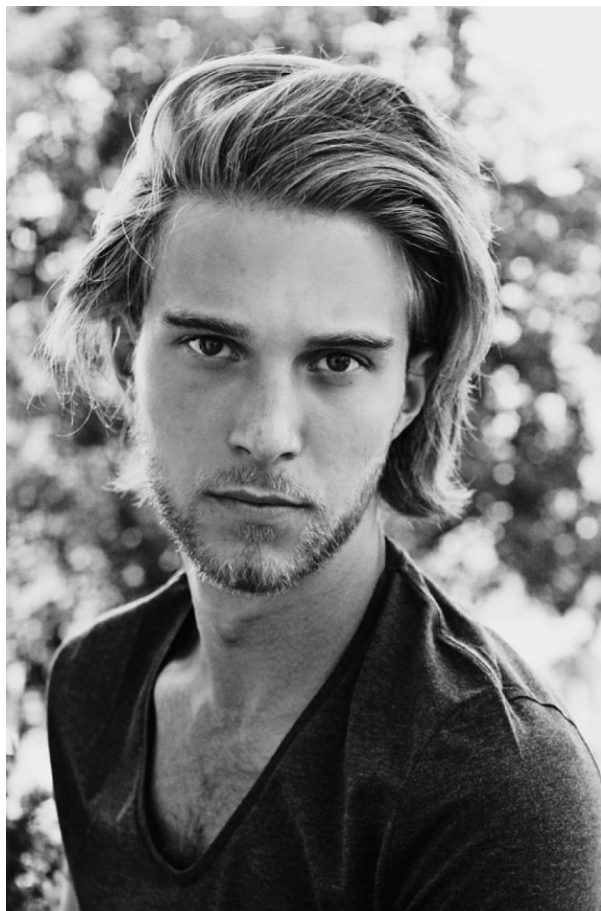

PHILIPP P

T: +43 1 586 90 27

office@stellamodels.com

www.stellamodels.com

—
STELLA
MODELS
×